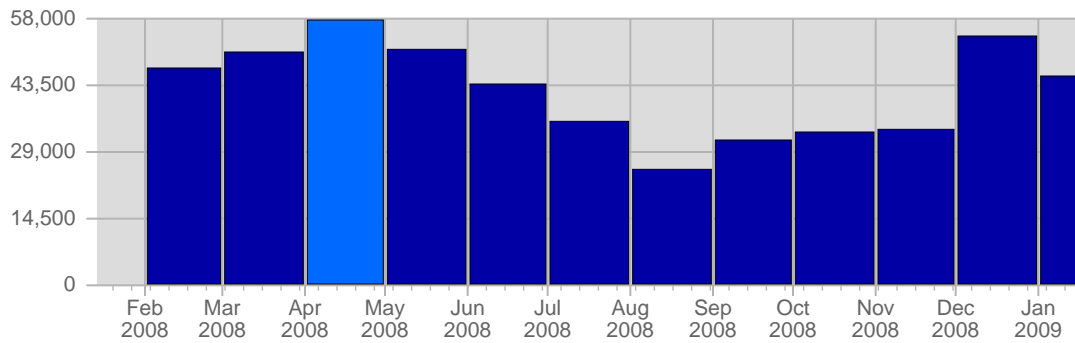

## Traffic and Activity > Page Views

### Report Description

Report Description: Page Views during the month of April 2008  
 Report Range: Month of April 2008  
 Report Scope: Historical Data

### Historic Breakdown

### Breakdown

Date	Total Page Views	Average Page Views Historically	Change	Percent of Total Page Views
Tue Apr 1st, 2008	1,907	-	+1,907 ▲	3,32%
Wed Apr 2nd, 2008	1,480	-	+1,480 ▲	2,57%
Thu Apr 3rd, 2008	1,537	-	+1,537 ▲	2,67%
Fri Apr 4th, 2008	1,857	-	+1,857 ▲	3,23%
Sat Apr 5th, 2008	1,289	-	+1,289 ▲	2,24%
Sun Apr 6th, 2008	1,598	-	+170 ▲	2,78%
Mon Apr 7th, 2008	3,392	-	+461 ▲	5,90%
Tue Apr 8th, 2008	2,477	-	+570 ▲	4,31%
Wed Apr 9th, 2008	2,248	-	+768 ▲	3,91%
Thu Apr 10th, 2008	2,412	-	+875 ▲	4,19%
Fri Apr 11th, 2008	1,510	-	-347 ▼	2,63%
Sat Apr 12th, 2008	1,318	-	+29 ▲	2,29%
Sun Apr 13th, 2008	1,063	-	-535 ▼	1,85%
Mon Apr 14th, 2008	2,263	-	-1,129 ▼	3,93%
Tue Apr 15th, 2008	2,033	-	-444 ▼	3,53%
Wed Apr 16th, 2008	1,839	-	-409 ▼	3,20%
Thu Apr 17th, 2008	1,994	-	-418 ▼	3,47%
Fri Apr 18th, 2008	2,004	-	+494 ▲	3,48%
Sat Apr 19th, 2008	1,374	-	+56 ▲	2,39%
Sun Apr 20th, 2008	1,488	-	+425 ▲	2,59%
Mon Apr 21st, 2008	3,159	-	+896 ▲	5,49%
Tue Apr 22nd, 2008	2,066	-	+33 ▲	3,59%
Wed Apr 23rd, 2008	1,610	-	-229 ▼	2,80%
Thu Apr 24th, 2008	2,027	-	+33 ▲	3,52%
Fri Apr 25th, 2008	1,391	-	-613 ▼	2,42%
Sat Apr 26th, 2008	1,384	-	+10 ▲	2,41%
Sun Apr 27th, 2008	1,431	-	-57 ▼	2,49%
Mon Apr 28th, 2008	2,907	-	-252 ▼	5,05%
Tue Apr 29th, 2008	2,321	-	+255 ▲	4,04%
Wed Apr 30th, 2008	2,145	-	+535 ▲	3,73%
	57,524	-		