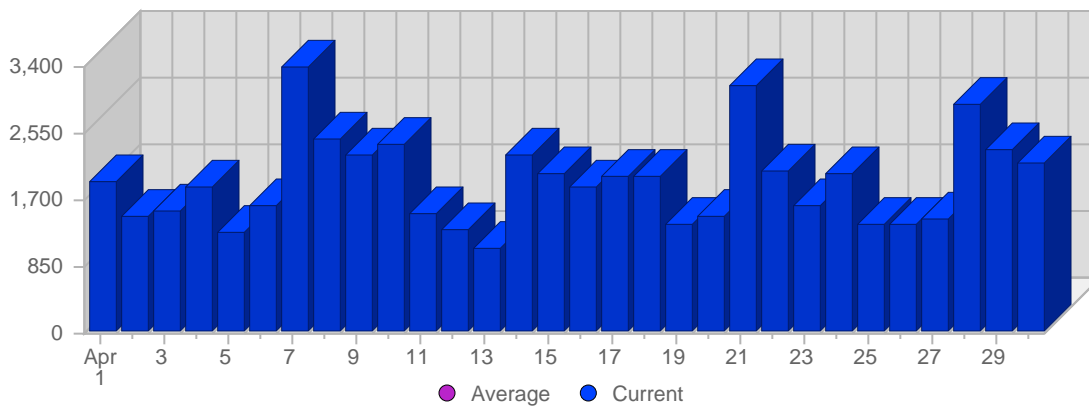

## Traffic and Activity > Page Views

### Report Description

Report Description: Page Views during the month of April 2008  
 Report Range: Month of April 2008  
 Report Scope: Historical Data

### Historic Breakdown

### Breakdown

Date	Total Page Views	Average Page Views Historically	Change	Percent of Total Page Views
Tue Apr 1st, 2008	1,907	-	+1,907 ▲	3,32%
Wed Apr 2nd, 2008	1,480	-	+1,480 ▲	2,57%
Thu Apr 3rd, 2008	1,537	-	+1,537 ▲	2,67%
Fri Apr 4th, 2008	1,857	-	+1,857 ▲	3,23%
Sat Apr 5th, 2008	1,289	-	+1,289 ▲	2,24%
Sun Apr 6th, 2008	1,598	-	+170 ▲	2,78%
Mon Apr 7th, 2008	3,392	-	+461 ▲	5,90%
Tue Apr 8th, 2008	2,477	-	+570 ▲	4,31%
Wed Apr 9th, 2008	2,248	-	+768 ▲	3,91%
Thu Apr 10th, 2008	2,412	-	+875 ▲	4,19%
Fri Apr 11th, 2008	1,510	-	-347 ▼	2,63%
Sat Apr 12th, 2008	1,318	-	+29 ▲	2,29%
Sun Apr 13th, 2008	1,063	-	-535 ▼	1,85%
Mon Apr 14th, 2008	2,263	-	-1,129 ▼	3,93%
Tue Apr 15th, 2008	2,033	-	-444 ▼	3,53%
Wed Apr 16th, 2008	1,839	-	-409 ▼	3,20%
Thu Apr 17th, 2008	1,994	-	-418 ▼	3,47%
Fri Apr 18th, 2008	2,004	-	+494 ▲	3,48%
Sat Apr 19th, 2008	1,374	-	+56 ▲	2,39%
Sun Apr 20th, 2008	1,488	-	+425 ▲	2,59%
Mon Apr 21st, 2008	3,159	-	+896 ▲	5,49%
Tue Apr 22nd, 2008	2,066	-	+33 ▲	3,59%
Wed Apr 23rd, 2008	1,610	-	-229 ▼	2,80%
Thu Apr 24th, 2008	2,027	-	+33 ▲	3,52%
Fri Apr 25th, 2008	1,391	-	-613 ▼	2,42%
Sat Apr 26th, 2008	1,384	-	+10 ▲	2,41%
Sun Apr 27th, 2008	1,431	-	-57 ▼	2,49%
Mon Apr 28th, 2008	2,907	-	-252 ▼	5,05%
Tue Apr 29th, 2008	2,321	-	+255 ▲	4,04%
Wed Apr 30th, 2008	2,145	-	+535 ▲	3,73%
	57,524	-		