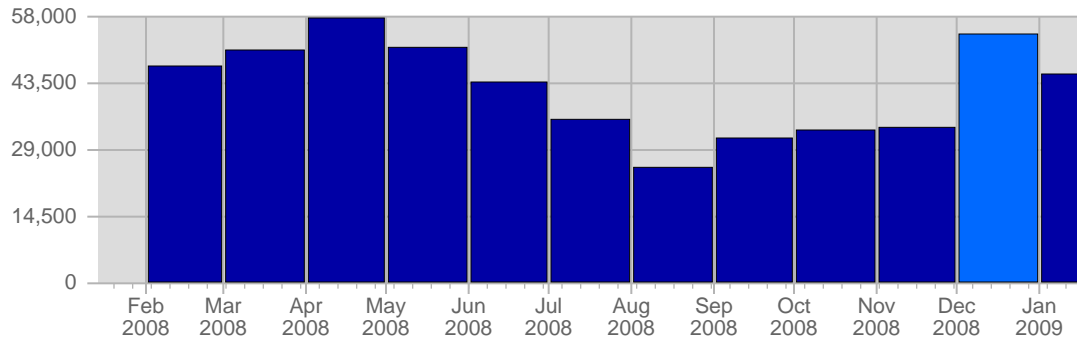

Traffic and Activity > Page Views

Report Description

Report Description: Page Views during the month of December 2008
 Report Range: Month of December 2008
 Report Scope: Historical Data

Historic Breakdown

Breakdown

Date	Total Page Views	Average Page Views Historically	Change	Percent of Total Page Views
Mon Dec 1st, 2008	1,941	-	+1,941 ▲	3,59%
Tue Dec 2nd, 2008	1,781	-	+1,781 ▲	3,30%
Wed Dec 3rd, 2008	1,759	-	+1,759 ▲	3,25%
Thu Dec 4th, 2008	1,156	-	+1,156 ▲	2,14%
Fri Dec 5th, 2008	1,473	-	+1,473 ▲	2,73%
Sat Dec 6th, 2008	1,031	-	+1,031 ▲	1,91%
Sun Dec 7th, 2008	1,221	-	-362 ▼	2,26%
Mon Dec 8th, 2008	1,169	-	-772 ▼	2,16%
Tue Dec 9th, 2008	1,893	-	+112 ▲	3,50%
Wed Dec 10th, 2008	1,948	-	+189 ▲	3,60%
Thu Dec 11th, 2008	1,931	-	+775 ▲	3,57%
Fri Dec 12th, 2008	1,983	-	+510 ▲	3,67%
Sat Dec 13th, 2008	1,686	-	+655 ▲	3,12%
Sun Dec 14th, 2008	1,720	-	+499 ▲	3,18%
Mon Dec 15th, 2008	2,351	-	+1,182 ▲	4,35%
Tue Dec 16th, 2008	1,775	-	-118 ▼	3,28%
Wed Dec 17th, 2008	1,632	-	-316 ▼	3,02%
Thu Dec 18th, 2008	1,948	-	+17 ▲	3,60%
Fri Dec 19th, 2008	1,941	-	-42 ▼	3,59%
Sat Dec 20th, 2008	1,412	-	-274 ▼	2,61%
Sun Dec 21st, 2008	1,348	-	-372 ▼	2,49%
Mon Dec 22nd, 2008	2,054	-	-297 ▼	3,80%
Tue Dec 23rd, 2008	1,765	-	-10 ▼	3,27%
Wed Dec 24th, 2008	1,361	-	-271 ▼	2,52%
Thu Dec 25th, 2008	1,607	-	-341 ▼	2,97%
Fri Dec 26th, 2008	1,996	-	+55 ▲	3,69%
Sat Dec 27th, 2008	1,956	-	+544 ▲	3,62%
Sun Dec 28th, 2008	1,933	-	+585 ▲	3,58%
Mon Dec 29th, 2008	2,371	-	+317 ▲	4,39%
Tue Dec 30th, 2008	2,083	-	+318 ▲	3,85%
Wed Dec 31st, 2008	1,833	-	+472 ▲	3,39%
	54,058	-		