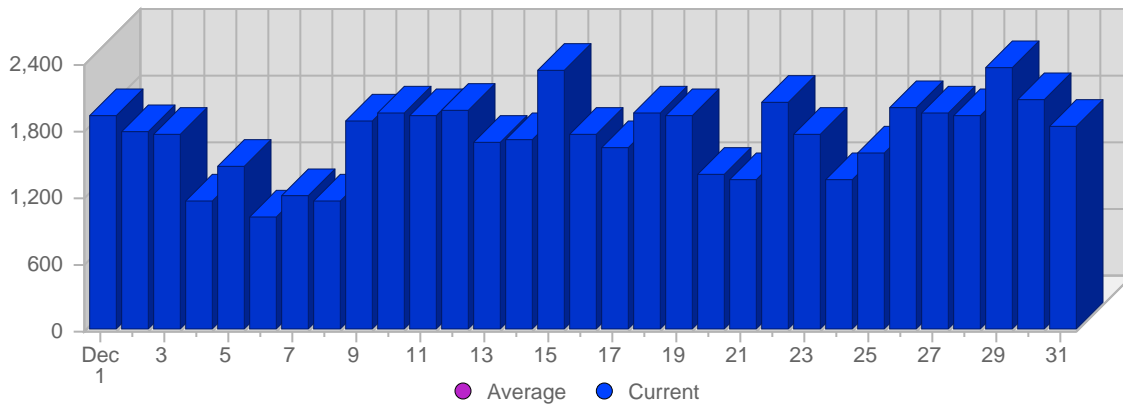

Traffic and Activity > Page Views

Report Description

Report Description: Page Views during the month of December 2008
 Report Range: Month of December 2008
 Report Scope: Historical Data

Historic Breakdown

Breakdown

Date	Total Page Views	Average Page Views Historically	Change	Percent of Total Page Views
Mon Dec 1st, 2008	1,941	-	+1,941 ▲	3,59%
Tue Dec 2nd, 2008	1,781	-	+1,781 ▲	3,30%
Wed Dec 3rd, 2008	1,759	-	+1,759 ▲	3,25%
Thu Dec 4th, 2008	1,156	-	+1,156 ▲	2,14%
Fri Dec 5th, 2008	1,473	-	+1,473 ▲	2,73%
Sat Dec 6th, 2008	1,031	-	+1,031 ▲	1,91%
Sun Dec 7th, 2008	1,221	-	-362 ▼	2,26%
Mon Dec 8th, 2008	1,169	-	-772 ▼	2,16%
Tue Dec 9th, 2008	1,893	-	+112 ▲	3,50%
Wed Dec 10th, 2008	1,948	-	+189 ▲	3,60%
Thu Dec 11th, 2008	1,931	-	+775 ▲	3,57%
Fri Dec 12th, 2008	1,983	-	+510 ▲	3,67%
Sat Dec 13th, 2008	1,686	-	+655 ▲	3,12%
Sun Dec 14th, 2008	1,720	-	+499 ▲	3,18%
Mon Dec 15th, 2008	2,351	-	+1,182 ▲	4,35%
Tue Dec 16th, 2008	1,775	-	-118 ▼	3,28%
Wed Dec 17th, 2008	1,632	-	-316 ▼	3,02%
Thu Dec 18th, 2008	1,948	-	+17 ▲	3,60%
Fri Dec 19th, 2008	1,941	-	-42 ▼	3,59%
Sat Dec 20th, 2008	1,412	-	-274 ▼	2,61%
Sun Dec 21st, 2008	1,348	-	-372 ▼	2,49%
Mon Dec 22nd, 2008	2,054	-	-297 ▼	3,80%
Tue Dec 23rd, 2008	1,765	-	-10 ▼	3,27%
Wed Dec 24th, 2008	1,361	-	-271 ▼	2,52%
Thu Dec 25th, 2008	1,607	-	-341 ▼	2,97%
Fri Dec 26th, 2008	1,996	-	+55 ▲	3,69%
Sat Dec 27th, 2008	1,956	-	+544 ▲	3,62%
Sun Dec 28th, 2008	1,933	-	+585 ▲	3,58%
Mon Dec 29th, 2008	2,371	-	+317 ▲	4,39%
Tue Dec 30th, 2008	2,083	-	+318 ▲	3,85%
Wed Dec 31st, 2008	1,833	-	+472 ▲	3,39%
	54,058	-		