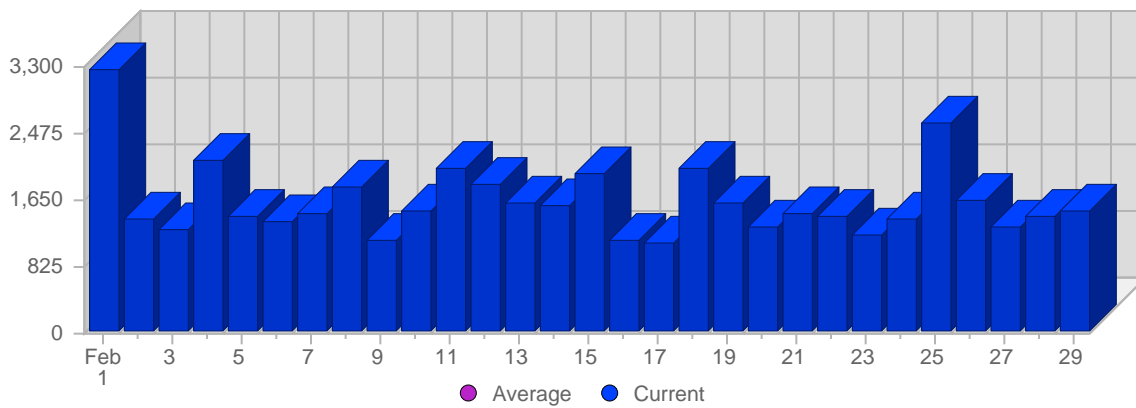

Traffic and Activity > Page Views

Report Description

Report Description: Page Views during the month of February 2008
 Report Range: Month of February 2008
 Report Scope: Historical Data

Historic Breakdown

Breakdown

Date	Total Page Views	Average Page Views Historically	Change	Percent of Total Page Views
Fri Feb 1st, 2008	3,250	-	+3,250 ▲	6,91%
Sat Feb 2nd, 2008	1,411	-	+1,411 ▲	3,00%
Sun Feb 3rd, 2008	1,284	-	+49 ▲	2,73%
Mon Feb 4th, 2008	2,125	-	+423 ▲	4,52%
Tue Feb 5th, 2008	1,447	-	-93 ▼	3,08%
Wed Feb 6th, 2008	1,363	-	-323 ▼	2,90%
Thu Feb 7th, 2008	1,483	-	-231 ▼	3,15%
Fri Feb 8th, 2008	1,806	-	-1,444 ▼	3,84%
Sat Feb 9th, 2008	1,140	-	-271 ▼	2,43%
Sun Feb 10th, 2008	1,485	-	+201 ▲	3,16%
Mon Feb 11th, 2008	2,042	-	-83 ▼	4,34%
Tue Feb 12th, 2008	1,844	-	+397 ▲	3,92%
Wed Feb 13th, 2008	1,611	-	+248 ▲	3,43%
Thu Feb 14th, 2008	1,580	-	+97 ▲	3,36%
Fri Feb 15th, 2008	1,966	-	+160 ▲	4,18%
Sat Feb 16th, 2008	1,134	-	-6 ▼	2,41%
Sun Feb 17th, 2008	1,104	-	-381 ▼	2,35%
Mon Feb 18th, 2008	2,029	-	-13 ▼	4,32%
Tue Feb 19th, 2008	1,611	-	-233 ▼	3,43%
Wed Feb 20th, 2008	1,303	-	-308 ▼	2,77%
Thu Feb 21st, 2008	1,472	-	-108 ▼	3,13%
Fri Feb 22nd, 2008	1,426	-	-540 ▼	3,03%
Sat Feb 23rd, 2008	1,209	-	+75 ▲	2,57%
Sun Feb 24th, 2008	1,404	-	+300 ▲	2,99%
Mon Feb 25th, 2008	2,606	-	+577 ▲	5,54%
Tue Feb 26th, 2008	1,631	-	+20 ▲	3,47%
Wed Feb 27th, 2008	1,303	-	0 ▬	2,77%
Thu Feb 28th, 2008	1,432	-	-40 ▼	3,05%
Fri Feb 29th, 2008	1,517	-	+91 ▲	3,23%
	47,018	-		