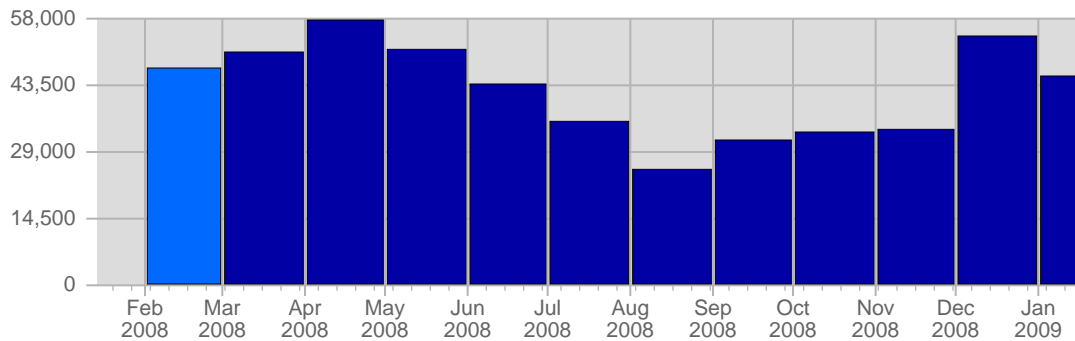

Traffic and Activity > Page Views

Report Description

Report Description: Page Views during the month of February 2008
 Report Range: Month of February 2008
 Report Scope: Historical Data

Historic Breakdown

Breakdown

Date	Total Page Views	Average Page Views Historically	Change	Percent of Total Page Views
Fri Feb 1st, 2008	3,250	-	+3,250 ▲	6,91%
Sat Feb 2nd, 2008	1,411	-	+1,411 ▲	3,00%
Sun Feb 3rd, 2008	1,284	-	+49 ▲	2,73%
Mon Feb 4th, 2008	2,125	-	+423 ▲	4,52%
Tue Feb 5th, 2008	1,447	-	-93 ▼	3,08%
Wed Feb 6th, 2008	1,363	-	-323 ▼	2,90%
Thu Feb 7th, 2008	1,483	-	-231 ▼	3,15%
Fri Feb 8th, 2008	1,806	-	-1,444 ▼	3,84%
Sat Feb 9th, 2008	1,140	-	-271 ▼	2,43%
Sun Feb 10th, 2008	1,485	-	+201 ▲	3,16%
Mon Feb 11th, 2008	2,042	-	-83 ▼	4,34%
Tue Feb 12th, 2008	1,844	-	+397 ▲	3,92%
Wed Feb 13th, 2008	1,611	-	+248 ▲	3,43%
Thu Feb 14th, 2008	1,580	-	+97 ▲	3,36%
Fri Feb 15th, 2008	1,966	-	+160 ▲	4,18%
Sat Feb 16th, 2008	1,134	-	-6 ▼	2,41%
Sun Feb 17th, 2008	1,104	-	-381 ▼	2,35%
Mon Feb 18th, 2008	2,029	-	-13 ▼	4,32%
Tue Feb 19th, 2008	1,611	-	-233 ▼	3,43%
Wed Feb 20th, 2008	1,303	-	-308 ▼	2,77%
Thu Feb 21st, 2008	1,472	-	-108 ▼	3,13%
Fri Feb 22nd, 2008	1,426	-	-540 ▼	3,03%
Sat Feb 23rd, 2008	1,209	-	+75 ▲	2,57%
Sun Feb 24th, 2008	1,404	-	+300 ▲	2,99%
Mon Feb 25th, 2008	2,606	-	+577 ▲	5,54%
Tue Feb 26th, 2008	1,631	-	+20 ▲	3,47%
Wed Feb 27th, 2008	1,303	-	0 ▬	2,77%
Thu Feb 28th, 2008	1,432	-	-40 ▼	3,05%
Fri Feb 29th, 2008	1,517	-	+91 ▲	3,23%
	47,018	-		