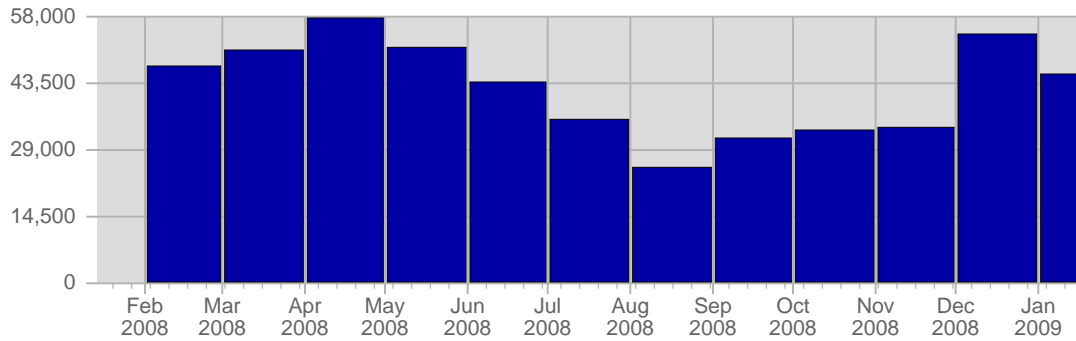

Traffic and Activity > Page Views

Report Description

Report Description: Page Views during the month of January 2008
 Report Range: Month of January 2008
 Report Scope: Historical Data

Historic Breakdown

Breakdown

Date	Total Page Views	Average Page Views Historically	Change	Percent of Total Page Views
Tue Jan 1st, 2008	1,139	-	+1,139 ▲	2,39%
Wed Jan 2nd, 2008	1,496	-	+1,496 ▲	3,14%
Thu Jan 3rd, 2008	1,598	-	+1,598 ▲	3,35%
Fri Jan 4th, 2008	1,360	-	+1,360 ▲	2,85%
Sat Jan 5th, 2008	1,341	-	+1,341 ▲	2,81%
Sun Jan 6th, 2008	1,223	-	+358 ▲	2,56%
Mon Jan 7th, 2008	1,625	-	+831 ▲	3,41%
Tue Jan 8th, 2008	1,406	-	+267 ▲	2,95%
Wed Jan 9th, 2008	1,603	-	+107 ▲	3,36%
Thu Jan 10th, 2008	1,766	-	+168 ▲	3,70%
Fri Jan 11th, 2008	1,803	-	+443 ▲	3,78%
Sat Jan 12th, 2008	1,391	-	+50 ▲	2,92%
Sun Jan 13th, 2008	1,481	-	+258 ▲	3,11%
Mon Jan 14th, 2008	1,569	-	-56 ▼	3,29%
Tue Jan 15th, 2008	2,023	-	+617 ▲	4,24%
Wed Jan 16th, 2008	1,568	-	-35 ▼	3,29%
Thu Jan 17th, 2008	1,443	-	-323 ▼	3,03%
Fri Jan 18th, 2008	1,836	-	+33 ▲	3,85%
Sat Jan 19th, 2008	825	-	-566 ▼	1,73%
Sun Jan 20th, 2008	1,842	-	+361 ▲	3,86%
Mon Jan 21st, 2008	2,180	-	+611 ▲	4,57%
Tue Jan 22nd, 2008	2,076	-	+53 ▲	4,35%
Wed Jan 23rd, 2008	1,184	-	-384 ▼	2,48%
Thu Jan 24th, 2008	1,460	-	+17 ▲	3,06%
Fri Jan 25th, 2008	1,446	-	-390 ▼	3,03%
Sat Jan 26th, 2008	1,130	-	+305 ▲	2,37%
Sun Jan 27th, 2008	1,235	-	-607 ▼	2,59%
Mon Jan 28th, 2008	1,702	-	-478 ▼	3,57%
Tue Jan 29th, 2008	1,540	-	-536 ▼	3,23%
Wed Jan 30th, 2008	1,686	-	+502 ▲	3,54%
Thu Jan 31st, 2008	1,714	-	+254 ▲	3,59%
	47,691	-		