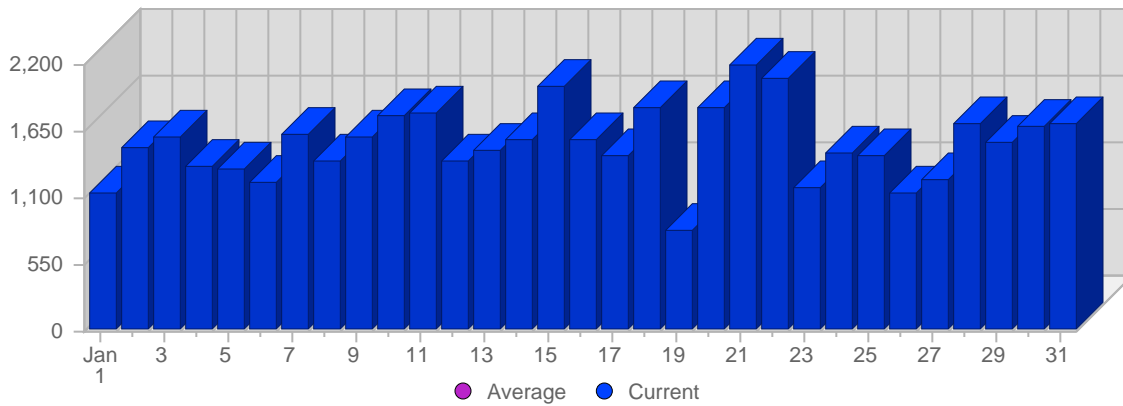

Traffic and Activity > Page Views

Report Description

Report Description: Page Views during the month of January 2008
 Report Range: Month of January 2008
 Report Scope: Historical Data

Historic Breakdown

Breakdown

Date	Total Page Views	Average Page Views Historically	Change	Percent of Total Page Views
Tue Jan 1st, 2008	1,139	-	+1,139 ▲	2,39%
Wed Jan 2nd, 2008	1,496	-	+1,496 ▲	3,14%
Thu Jan 3rd, 2008	1,598	-	+1,598 ▲	3,35%
Fri Jan 4th, 2008	1,360	-	+1,360 ▲	2,85%
Sat Jan 5th, 2008	1,341	-	+1,341 ▲	2,81%
Sun Jan 6th, 2008	1,223	-	+358 ▲	2,56%
Mon Jan 7th, 2008	1,625	-	+831 ▲	3,41%
Tue Jan 8th, 2008	1,406	-	+267 ▲	2,95%
Wed Jan 9th, 2008	1,603	-	+107 ▲	3,36%
Thu Jan 10th, 2008	1,766	-	+168 ▲	3,70%
Fri Jan 11th, 2008	1,803	-	+443 ▲	3,78%
Sat Jan 12th, 2008	1,391	-	+50 ▲	2,92%
Sun Jan 13th, 2008	1,481	-	+258 ▲	3,11%
Mon Jan 14th, 2008	1,569	-	-56 ▼	3,29%
Tue Jan 15th, 2008	2,023	-	+617 ▲	4,24%
Wed Jan 16th, 2008	1,568	-	-35 ▼	3,29%
Thu Jan 17th, 2008	1,443	-	-323 ▼	3,03%
Fri Jan 18th, 2008	1,836	-	+33 ▲	3,85%
Sat Jan 19th, 2008	825	-	-566 ▼	1,73%
Sun Jan 20th, 2008	1,842	-	+361 ▲	3,86%
Mon Jan 21st, 2008	2,180	-	+611 ▲	4,57%
Tue Jan 22nd, 2008	2,076	-	+53 ▲	4,35%
Wed Jan 23rd, 2008	1,184	-	-384 ▼	2,48%
Thu Jan 24th, 2008	1,460	-	+17 ▲	3,06%
Fri Jan 25th, 2008	1,446	-	-390 ▼	3,03%
Sat Jan 26th, 2008	1,130	-	+305 ▲	2,37%
Sun Jan 27th, 2008	1,235	-	-607 ▼	2,59%
Mon Jan 28th, 2008	1,702	-	-478 ▼	3,57%
Tue Jan 29th, 2008	1,540	-	-536 ▼	3,23%
Wed Jan 30th, 2008	1,686	-	+502 ▲	3,54%
Thu Jan 31st, 2008	1,714	-	+254 ▲	3,59%
	47,691	-		