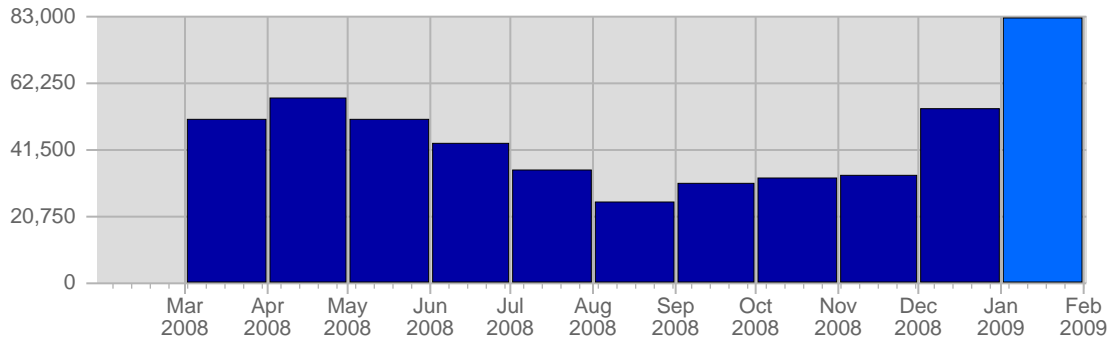

Traffic and Activity > Page Views

Report Description

Report Description: Page Views during the month of January 2009
 Report Range: Month of January 2009
 Report Scope: Historical Data

Historic Breakdown

Breakdown

Date	Total Page Views	Average Page Views Historically	Change	Percent of Total Page Views
Thu Jan 1st, 2009	2,325	-	+2,325 ▲	2,80%
Fri Jan 2nd, 2009	2,576	-	+2,576 ▲	3,11%
Sat Jan 3rd, 2009	2,212	-	+2,212 ▲	2,67%
Sun Jan 4th, 2009	2,397	-	+464 ▲	2,89%
Mon Jan 5th, 2009	2,867	-	+496 ▲	3,46%
Tue Jan 6th, 2009	2,751	-	+668 ▲	3,32%
Wed Jan 7th, 2009	3,602	-	+1,769 ▲	4,34%
Thu Jan 8th, 2009	2,748	-	+423 ▲	3,31%
Fri Jan 9th, 2009	2,970	-	+394 ▲	3,58%
Sat Jan 10th, 2009	2,353	-	+141 ▲	2,84%
Sun Jan 11th, 2009	2,406	-	+9 ▲	2,90%
Mon Jan 12th, 2009	3,301	-	+434 ▲	3,98%
Tue Jan 13th, 2009	2,498	-	-253 ▼	3,01%
Wed Jan 14th, 2009	2,958	-	-644 ▼	3,57%
Thu Jan 15th, 2009	2,627	-	-121 ▼	3,17%
Fri Jan 16th, 2009	2,246	-	-724 ▼	2,71%
Sat Jan 17th, 2009	1,949	-	-404 ▼	2,35%
Sun Jan 18th, 2009	2,546	-	+140 ▲	3,07%
Mon Jan 19th, 2009	3,021	-	-280 ▼	3,64%
Tue Jan 20th, 2009	3,602	-	+1,104 ▲	4,34%
Wed Jan 21st, 2009	2,622	-	-336 ▼	3,16%
Thu Jan 22nd, 2009	2,281	-	-346 ▼	2,75%
Fri Jan 23rd, 2009	2,305	-	+59 ▲	2,78%
Sat Jan 24th, 2009	2,641	-	+692 ▲	3,18%
Sun Jan 25th, 2009	2,556	-	+10 ▲	3,08%
Mon Jan 26th, 2009	3,492	-	+471 ▲	4,21%
Tue Jan 27th, 2009	3,202	-	-400 ▼	3,86%
Wed Jan 28th, 2009	2,518	-	-104 ▼	3,04%
Thu Jan 29th, 2009	2,298	-	+17 ▲	2,77%
Fri Jan 30th, 2009	3,087	-	+782 ▲	3,72%
Sat Jan 31st, 2009	1,980	-	-661 ▼	2,39%
	82,937	-		