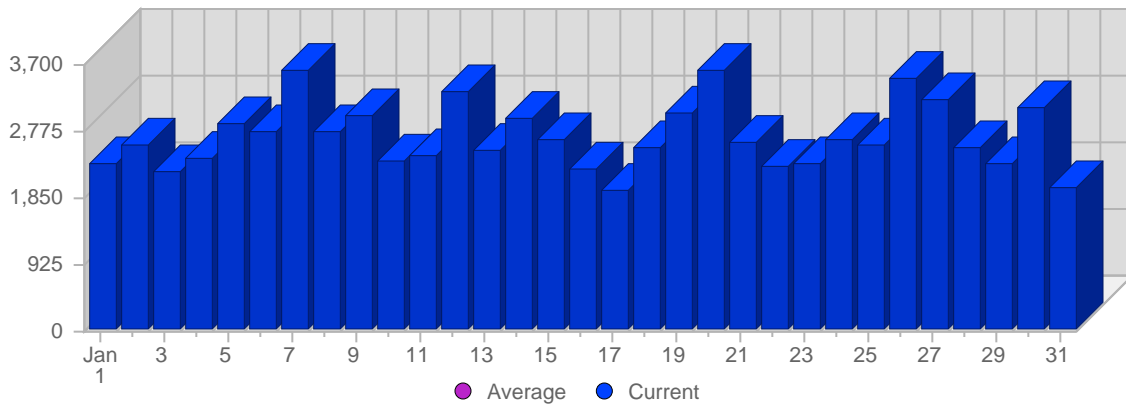

Traffic and Activity > Page Views

Report Description

Report Description: Page Views during the month of January 2009
 Report Range: Month of January 2009
 Report Scope: Historical Data

Historic Breakdown

Breakdown

Date	Total Page Views	Average Page Views Historically	Change	Percent of Total Page Views
Thu Jan 1st, 2009	2,325	-	+2,325 ▲	2,80%
Fri Jan 2nd, 2009	2,576	-	+2,576 ▲	3,11%
Sat Jan 3rd, 2009	2,212	-	+2,212 ▲	2,67%
Sun Jan 4th, 2009	2,397	-	+464 ▲	2,89%
Mon Jan 5th, 2009	2,867	-	+496 ▲	3,46%
Tue Jan 6th, 2009	2,751	-	+668 ▲	3,32%
Wed Jan 7th, 2009	3,602	-	+1,769 ▲	4,34%
Thu Jan 8th, 2009	2,748	-	+423 ▲	3,31%
Fri Jan 9th, 2009	2,970	-	+394 ▲	3,58%
Sat Jan 10th, 2009	2,353	-	+141 ▲	2,84%
Sun Jan 11th, 2009	2,406	-	+9 ▲	2,90%
Mon Jan 12th, 2009	3,301	-	+434 ▲	3,98%
Tue Jan 13th, 2009	2,498	-	-253 ▼	3,01%
Wed Jan 14th, 2009	2,958	-	-644 ▼	3,57%
Thu Jan 15th, 2009	2,627	-	-121 ▼	3,17%
Fri Jan 16th, 2009	2,246	-	-724 ▼	2,71%
Sat Jan 17th, 2009	1,949	-	-404 ▼	2,35%
Sun Jan 18th, 2009	2,546	-	+140 ▲	3,07%
Mon Jan 19th, 2009	3,021	-	-280 ▼	3,64%
Tue Jan 20th, 2009	3,602	-	+1,104 ▲	4,34%
Wed Jan 21st, 2009	2,622	-	-336 ▼	3,16%
Thu Jan 22nd, 2009	2,281	-	-346 ▼	2,75%
Fri Jan 23rd, 2009	2,305	-	+59 ▲	2,78%
Sat Jan 24th, 2009	2,641	-	+692 ▲	3,18%
Sun Jan 25th, 2009	2,556	-	+10 ▲	3,08%
Mon Jan 26th, 2009	3,492	-	+471 ▲	4,21%
Tue Jan 27th, 2009	3,202	-	-400 ▼	3,86%
Wed Jan 28th, 2009	2,518	-	-104 ▼	3,04%
Thu Jan 29th, 2009	2,298	-	+17 ▲	2,77%
Fri Jan 30th, 2009	3,087	-	+782 ▲	3,72%
Sat Jan 31st, 2009	1,980	-	-661 ▼	2,39%
	82,937	-		