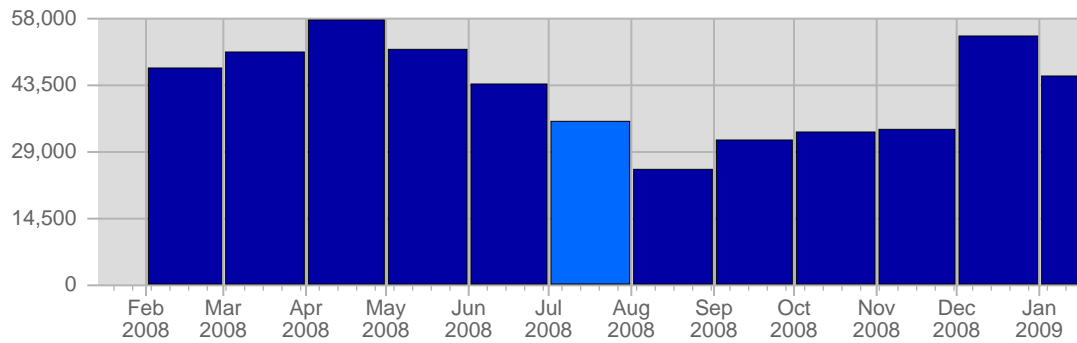

Traffic and Activity > Page Views

Report Description

Report Description: Page Views during the month of July 2008
 Report Range: Month of July 2008
 Report Scope: Historical Data

Historic Breakdown

Breakdown

Date	Total Page Views	Average Page Views Historically	Change	Percent of Total Page Views
Tue Jul 1st, 2008	1,623	-	+1,623 ▲	4,56%
Wed Jul 2nd, 2008	1,397	-	+1,397 ▲	3,93%
Thu Jul 3rd, 2008	1,310	-	+1,310 ▲	3,68%
Fri Jul 4th, 2008	1,652	-	+1,652 ▲	4,65%
Sat Jul 5th, 2008	1,019	-	+1,019 ▲	2,87%
Sun Jul 6th, 2008	1,112	-	+62 ▲	3,13%
Mon Jul 7th, 2008	1,684	-	-417 ▼	4,74%
Tue Jul 8th, 2008	1,244	-	-379 ▼	3,50%
Wed Jul 9th, 2008	1,318	-	-79 ▼	3,71%
Thu Jul 10th, 2008	1,233	-	-77 ▼	3,47%
Fri Jul 11th, 2008	1,216	-	-436 ▼	3,42%
Sat Jul 12th, 2008	819	-	-200 ▼	2,30%
Sun Jul 13th, 2008	897	-	-215 ▼	2,52%
Mon Jul 14th, 2008	1,549	-	-135 ▼	4,36%
Tue Jul 15th, 2008	1,311	-	+67 ▲	3,69%
Wed Jul 16th, 2008	1,082	-	-236 ▼	3,04%
Thu Jul 17th, 2008	998	-	-235 ▼	2,81%
Fri Jul 18th, 2008	1,383	-	+167 ▲	3,89%
Sat Jul 19th, 2008	1,021	-	+202 ▲	2,87%
Sun Jul 20th, 2008	742	-	-155 ▼	2,09%
Mon Jul 21st, 2008	1,616	-	+67 ▲	4,54%
Tue Jul 22nd, 2008	997	-	-314 ▼	2,80%
Wed Jul 23rd, 2008	1,125	-	+43 ▲	3,16%
Thu Jul 24th, 2008	881	-	-117 ▼	2,48%
Fri Jul 25th, 2008	895	-	-488 ▼	2,52%
Sat Jul 26th, 2008	729	-	-292 ▼	2,05%
Sun Jul 27th, 2008	837	-	+95 ▲	2,35%
Mon Jul 28th, 2008	1,157	-	-459 ▼	3,25%
Tue Jul 29th, 2008	941	-	-56 ▼	2,65%
Wed Jul 30th, 2008	875	-	-250 ▼	2,46%
Thu Jul 31st, 2008	902	-	+21 ▲	2,54%
	35,565	-		