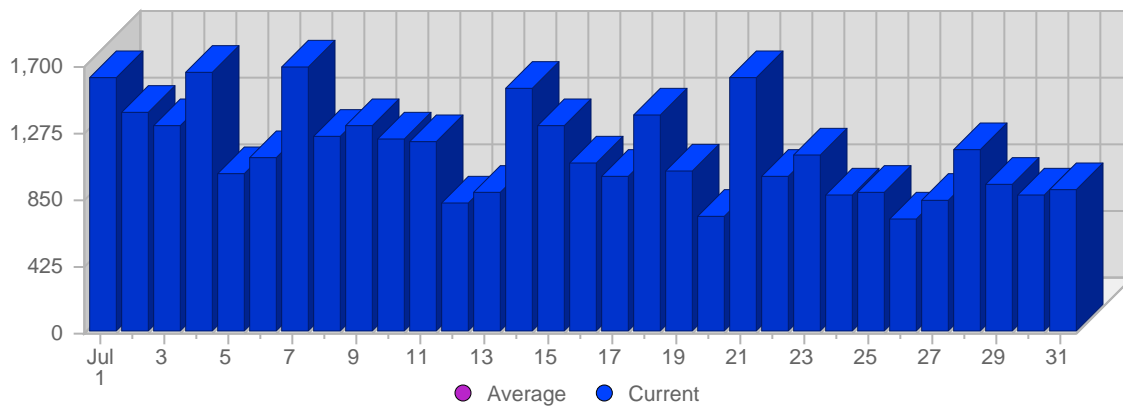

Traffic and Activity > Page Views

Report Description

Report Description: Page Views during the month of July 2008
 Report Range: Month of July 2008
 Report Scope: Historical Data

Historic Breakdown

Breakdown

Date	Total Page Views	Average Page Views Historically	Change	Percent of Total Page Views
Tue Jul 1st, 2008	1,623	-	+1,623 ▲	4,56%
Wed Jul 2nd, 2008	1,397	-	+1,397 ▲	3,93%
Thu Jul 3rd, 2008	1,310	-	+1,310 ▲	3,68%
Fri Jul 4th, 2008	1,652	-	+1,652 ▲	4,65%
Sat Jul 5th, 2008	1,019	-	+1,019 ▲	2,87%
Sun Jul 6th, 2008	1,112	-	+62 ▲	3,13%
Mon Jul 7th, 2008	1,684	-	-417 ▼	4,74%
Tue Jul 8th, 2008	1,244	-	-379 ▼	3,50%
Wed Jul 9th, 2008	1,318	-	-79 ▼	3,71%
Thu Jul 10th, 2008	1,233	-	-77 ▼	3,47%
Fri Jul 11th, 2008	1,216	-	-436 ▼	3,42%
Sat Jul 12th, 2008	819	-	-200 ▼	2,30%
Sun Jul 13th, 2008	897	-	-215 ▼	2,52%
Mon Jul 14th, 2008	1,549	-	-135 ▼	4,36%
Tue Jul 15th, 2008	1,311	-	+67 ▲	3,69%
Wed Jul 16th, 2008	1,082	-	-236 ▼	3,04%
Thu Jul 17th, 2008	998	-	-235 ▼	2,81%
Fri Jul 18th, 2008	1,383	-	+167 ▲	3,89%
Sat Jul 19th, 2008	1,021	-	+202 ▲	2,87%
Sun Jul 20th, 2008	742	-	-155 ▼	2,09%
Mon Jul 21st, 2008	1,616	-	+67 ▲	4,54%
Tue Jul 22nd, 2008	997	-	-314 ▼	2,80%
Wed Jul 23rd, 2008	1,125	-	+43 ▲	3,16%
Thu Jul 24th, 2008	881	-	-117 ▼	2,48%
Fri Jul 25th, 2008	895	-	-488 ▼	2,52%
Sat Jul 26th, 2008	729	-	-292 ▼	2,05%
Sun Jul 27th, 2008	837	-	+95 ▲	2,35%
Mon Jul 28th, 2008	1,157	-	-459 ▼	3,25%
Tue Jul 29th, 2008	941	-	-56 ▼	2,65%
Wed Jul 30th, 2008	875	-	-250 ▼	2,46%
Thu Jul 31st, 2008	902	-	+21 ▲	2,54%
	35,565	-		