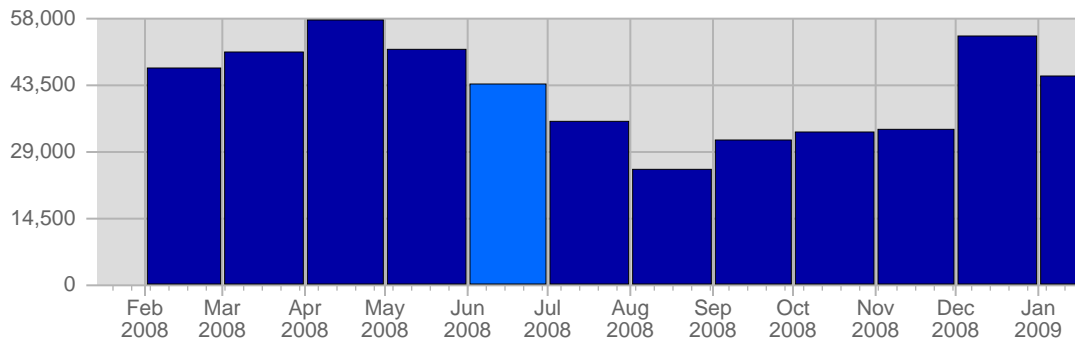

Traffic and Activity > Page Views

Report Description

Report Description: Page Views during the month of June 2008
 Report Range: Month of June 2008
 Report Scope: Historical Data

Historic Breakdown

Breakdown

Date	Total Page Views	Average Page Views Historically	Change	Percent of Total Page Views
Sun Jun 1st, 2008	1,109	-	+1,109 ▲	2,54%
Mon Jun 2nd, 2008	1,574	-	+1,574 ▲	3,61%
Tue Jun 3rd, 2008	1,877	-	+1,877 ▲	4,30%
Wed Jun 4th, 2008	1,986	-	+1,986 ▲	4,55%
Thu Jun 5th, 2008	1,879	-	+1,879 ▲	4,31%
Fri Jun 6th, 2008	1,442	-	+1,442 ▲	3,31%
Sat Jun 7th, 2008	1,082	-	+1,082 ▲	2,48%
Sun Jun 8th, 2008	1,203	-	+94 ▲	2,76%
Mon Jun 9th, 2008	1,983	-	+409 ▲	4,54%
Tue Jun 10th, 2008	1,546	-	-331 ▼	3,54%
Wed Jun 11th, 2008	1,486	-	-500 ▼	3,41%
Thu Jun 12th, 2008	1,528	-	-351 ▼	3,50%
Fri Jun 13th, 2008	1,606	-	+164 ▲	3,68%
Sat Jun 14th, 2008	1,083	-	+1 ▲	2,48%
Sun Jun 15th, 2008	1,385	-	+182 ▲	3,17%
Mon Jun 16th, 2008	2,167	-	+184 ▲	4,97%
Tue Jun 17th, 2008	1,344	-	-202 ▼	3,08%
Wed Jun 18th, 2008	994	-	-492 ▼	2,28%
Thu Jun 19th, 2008	1,352	-	-176 ▼	3,10%
Fri Jun 20th, 2008	1,108	-	-498 ▼	2,54%
Sat Jun 21st, 2008	967	-	-116 ▼	2,22%
Sun Jun 22nd, 2008	837	-	-548 ▼	1,92%
Mon Jun 23rd, 2008	2,244	-	+77 ▲	5,14%
Tue Jun 24th, 2008	1,763	-	+419 ▲	4,04%
Wed Jun 25th, 2008	1,416	-	+422 ▲	3,25%
Thu Jun 26th, 2008	1,459	-	+107 ▲	3,34%
Fri Jun 27th, 2008	1,286	-	+178 ▲	2,95%
Sat Jun 28th, 2008	780	-	-187 ▼	1,79%
Sun Jun 29th, 2008	1,050	-	+213 ▲	2,41%
Mon Jun 30th, 2008	2,101	-	-143 ▼	4,82%
	43,637	-		