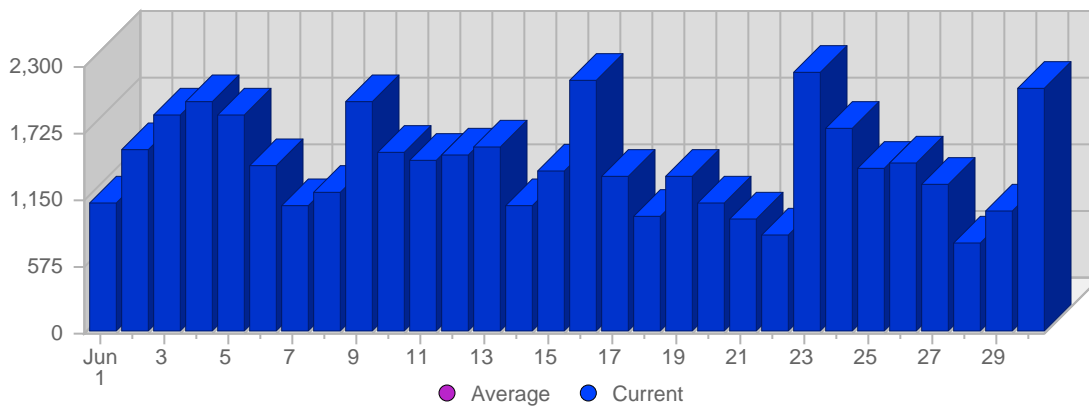

Traffic and Activity > Page Views

Report Description

Report Description: Page Views during the month of June 2008
 Report Range: Month of June 2008
 Report Scope: Historical Data

Historic Breakdown

Breakdown

Date	Total Page Views	Average Page Views Historically	Change	Percent of Total Page Views
Sun Jun 1st, 2008	1,109	-	+1,109 ▲	2,54%
Mon Jun 2nd, 2008	1,574	-	+1,574 ▲	3,61%
Tue Jun 3rd, 2008	1,877	-	+1,877 ▲	4,30%
Wed Jun 4th, 2008	1,986	-	+1,986 ▲	4,55%
Thu Jun 5th, 2008	1,879	-	+1,879 ▲	4,31%
Fri Jun 6th, 2008	1,442	-	+1,442 ▲	3,31%
Sat Jun 7th, 2008	1,082	-	+1,082 ▲	2,48%
Sun Jun 8th, 2008	1,203	-	+94 ▲	2,76%
Mon Jun 9th, 2008	1,983	-	+409 ▲	4,54%
Tue Jun 10th, 2008	1,546	-	-331 ▼	3,54%
Wed Jun 11th, 2008	1,486	-	-500 ▼	3,41%
Thu Jun 12th, 2008	1,528	-	-351 ▼	3,50%
Fri Jun 13th, 2008	1,606	-	+164 ▲	3,68%
Sat Jun 14th, 2008	1,083	-	+1 ▲	2,48%
Sun Jun 15th, 2008	1,385	-	+182 ▲	3,17%
Mon Jun 16th, 2008	2,167	-	+184 ▲	4,97%
Tue Jun 17th, 2008	1,344	-	-202 ▼	3,08%
Wed Jun 18th, 2008	994	-	-492 ▼	2,28%
Thu Jun 19th, 2008	1,352	-	-176 ▼	3,10%
Fri Jun 20th, 2008	1,108	-	-498 ▼	2,54%
Sat Jun 21st, 2008	967	-	-116 ▼	2,22%
Sun Jun 22nd, 2008	837	-	-548 ▼	1,92%
Mon Jun 23rd, 2008	2,244	-	+77 ▲	5,14%
Tue Jun 24th, 2008	1,763	-	+419 ▲	4,04%
Wed Jun 25th, 2008	1,416	-	+422 ▲	3,25%
Thu Jun 26th, 2008	1,459	-	+107 ▲	3,34%
Fri Jun 27th, 2008	1,286	-	+178 ▲	2,95%
Sat Jun 28th, 2008	780	-	-187 ▼	1,79%
Sun Jun 29th, 2008	1,050	-	+213 ▲	2,41%
Mon Jun 30th, 2008	2,101	-	-143 ▼	4,82%
	43,637	-		