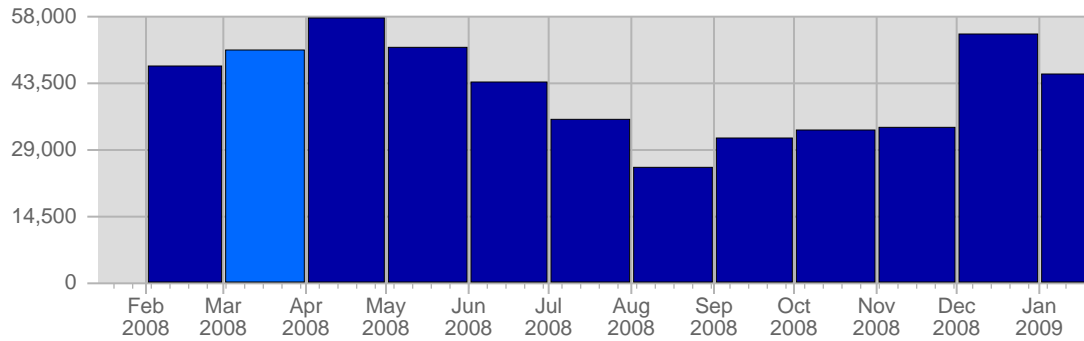

Traffic and Activity > Page Views

Report Description

Report Description: Page Views during the month of March 2008
Report Range: Month of March 2008
Report Scope: Historical Data

Historic Breakdown

Breakdown

Date	Total Page Views	Average Page Views Historically	Change	Percent of Total Page Views
Sat Mar 1st, 2008	1,242	-	+1,242 ▲	2,44%
Sun Mar 2nd, 2008	1,203	-	+1,203 ▲	2,37%
Mon Mar 3rd, 2008	2,390	-	+2,390 ▲	4,70%
Tue Mar 4th, 2008	1,729	-	+1,729 ▲	3,40%
Wed Mar 5th, 2008	1,651	-	+1,651 ▲	3,25%
Thu Mar 6th, 2008	1,598	-	+1,598 ▲	3,14%
Fri Mar 7th, 2008	1,831	-	+1,831 ▲	3,60%
Sat Mar 8th, 2008	1,225	-	-17 ▼	2,41%
Sun Mar 9th, 2008	1,571	-	+368 ▲	3,09%
Mon Mar 10th, 2008	2,874	-	+484 ▲	5,65%
Tue Mar 11th, 2008	1,973	-	+244 ▲	3,88%
Wed Mar 12th, 2008	1,646	-	-5 ▼	3,24%
Thu Mar 13th, 2008	1,534	-	-64 ▼	3,02%
Fri Mar 14th, 2008	1,499	-	-332 ▼	2,95%
Sat Mar 15th, 2008	1,454	-	+229 ▲	2,86%
Sun Mar 16th, 2008	1,353	-	-218 ▼	2,66%
Mon Mar 17th, 2008	2,243	-	-631 ▼	4,41%
Tue Mar 18th, 2008	1,689	-	-284 ▼	3,32%
Wed Mar 19th, 2008	1,333	-	-313 ▼	2,62%
Thu Mar 20th, 2008	1,330	-	-204 ▼	2,62%
Fri Mar 21st, 2008	1,916	-	+417 ▲	3,77%
Sat Mar 22nd, 2008	1,032	-	-422 ▼	2,03%
Sun Mar 23rd, 2008	1,385	-	+32 ▲	2,73%
Mon Mar 24th, 2008	1,255	-	-988 ▼	2,47%
Tue Mar 25th, 2008	2,093	-	+404 ▲	4,12%
Wed Mar 26th, 2008	1,469	-	+136 ▲	2,89%
Thu Mar 27th, 2008	1,460	-	+130 ▲	2,87%
Fri Mar 28th, 2008	1,521	-	-395 ▼	2,99%
Sat Mar 29th, 2008	972	-	-60 ▼	1,91%
Sun Mar 30th, 2008	1,428	-	+43 ▲	2,81%
Mon Mar 31st, 2008	2,931	-	+1,676 ▲	5,77%
	50,830	-		