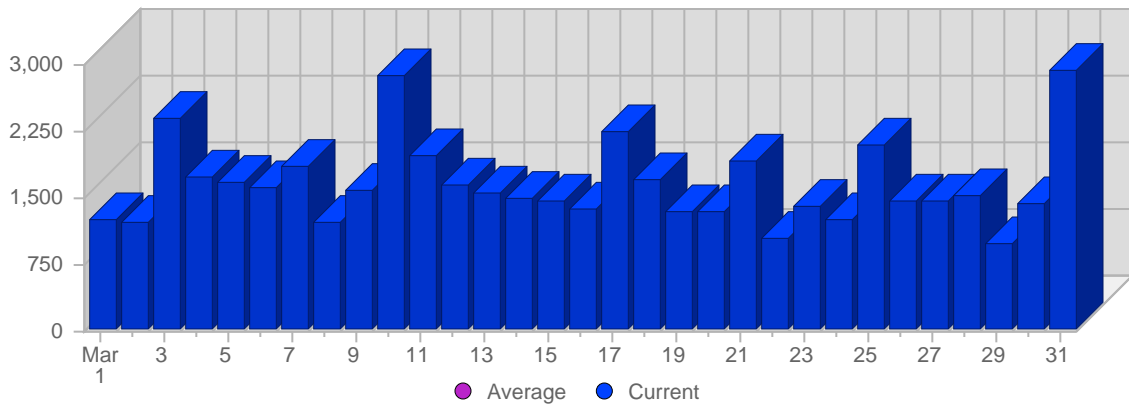

Traffic and Activity > Page Views

Report Description

Report Description: Page Views during the month of March 2008
Report Range: Month of March 2008
Report Scope: Historical Data

Historic Breakdown

Breakdown

Date	Total Page Views	Average Page Views Historically	Change	Percent of Total Page Views
Sat Mar 1st, 2008	1,242	-	+1,242 ▲	2,44%
Sun Mar 2nd, 2008	1,203	-	+1,203 ▲	2,37%
Mon Mar 3rd, 2008	2,390	-	+2,390 ▲	4,70%
Tue Mar 4th, 2008	1,729	-	+1,729 ▲	3,40%
Wed Mar 5th, 2008	1,651	-	+1,651 ▲	3,25%
Thu Mar 6th, 2008	1,598	-	+1,598 ▲	3,14%
Fri Mar 7th, 2008	1,831	-	+1,831 ▲	3,60%
Sat Mar 8th, 2008	1,225	-	-17 ▼	2,41%
Sun Mar 9th, 2008	1,571	-	+368 ▲	3,09%
Mon Mar 10th, 2008	2,874	-	+484 ▲	5,65%
Tue Mar 11th, 2008	1,973	-	+244 ▲	3,88%
Wed Mar 12th, 2008	1,646	-	-5 ▼	3,24%
Thu Mar 13th, 2008	1,534	-	-64 ▼	3,02%
Fri Mar 14th, 2008	1,499	-	-332 ▼	2,95%
Sat Mar 15th, 2008	1,454	-	+229 ▲	2,86%
Sun Mar 16th, 2008	1,353	-	-218 ▼	2,66%
Mon Mar 17th, 2008	2,243	-	-631 ▼	4,41%
Tue Mar 18th, 2008	1,689	-	-284 ▼	3,32%
Wed Mar 19th, 2008	1,333	-	-313 ▼	2,62%
Thu Mar 20th, 2008	1,330	-	-204 ▼	2,62%
Fri Mar 21st, 2008	1,916	-	+417 ▲	3,77%
Sat Mar 22nd, 2008	1,032	-	-422 ▼	2,03%
Sun Mar 23rd, 2008	1,385	-	+32 ▲	2,73%
Mon Mar 24th, 2008	1,255	-	-988 ▼	2,47%
Tue Mar 25th, 2008	2,093	-	+404 ▲	4,12%
Wed Mar 26th, 2008	1,469	-	+136 ▲	2,89%
Thu Mar 27th, 2008	1,460	-	+130 ▲	2,87%
Fri Mar 28th, 2008	1,521	-	-395 ▼	2,99%
Sat Mar 29th, 2008	972	-	-60 ▼	1,91%
Sun Mar 30th, 2008	1,428	-	+43 ▲	2,81%
Mon Mar 31st, 2008	2,931	-	+1,676 ▲	5,77%
	50,830	-		