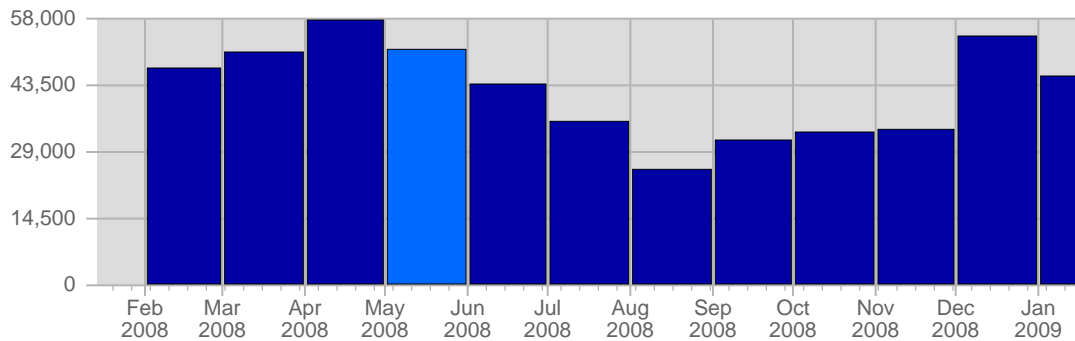

Traffic and Activity > Page Views

Report Description

Report Description: Page Views during the month of May 2008
 Report Range: Month of May 2008
 Report Scope: Historical Data

Historic Breakdown

Breakdown

Date	Total Page Views	Average Page Views Historically	Change	Percent of Total Page Views
Thu May 1st, 2008	1,251	-	+1,251 ▲	2,43%
Fri May 2nd, 2008	1,913	-	+1,913 ▲	3,72%
Sat May 3rd, 2008	1,502	-	+1,502 ▲	2,92%
Sun May 4th, 2008	1,661	-	+230 ▲	3,23%
Mon May 5th, 2008	3,082	-	+175 ▲	5,99%
Tue May 6th, 2008	2,235	-	-86 ▼	4,35%
Wed May 7th, 2008	2,488	-	+343 ▲	4,84%
Thu May 8th, 2008	1,452	-	+201 ▲	2,82%
Fri May 9th, 2008	1,962	-	+49 ▲	3,82%
Sat May 10th, 2008	1,029	-	-473 ▼	2,00%
Sun May 11th, 2008	1,150	-	-511 ▼	2,24%
Mon May 12th, 2008	2,426	-	-656 ▼	4,72%
Tue May 13th, 2008	1,773	-	-462 ▼	3,45%
Wed May 14th, 2008	1,627	-	-861 ▼	3,16%
Thu May 15th, 2008	1,422	-	-30 ▼	2,77%
Fri May 16th, 2008	1,475	-	-487 ▼	2,87%
Sat May 17th, 2008	1,372	-	+343 ▲	2,67%
Sun May 18th, 2008	1,257	-	+107 ▲	2,45%
Mon May 19th, 2008	2,051	-	-375 ▼	3,99%
Tue May 20th, 2008	1,893	-	+120 ▲	3,68%
Wed May 21st, 2008	1,238	-	-389 ▼	2,41%
Thu May 22nd, 2008	1,402	-	-20 ▼	2,73%
Fri May 23rd, 2008	1,424	-	-51 ▼	2,77%
Sat May 24th, 2008	1,332	-	-40 ▼	2,59%
Sun May 25th, 2008	1,100	-	-157 ▼	2,14%
Mon May 26th, 2008	2,040	-	-11 ▼	3,97%
Tue May 27th, 2008	1,643	-	-250 ▼	3,20%
Wed May 28th, 2008	1,864	-	+626 ▲	3,63%
Thu May 29th, 2008	1,754	-	+352 ▲	3,41%
Fri May 30th, 2008	1,417	-	-7 ▼	2,76%
Sat May 31st, 2008	1,185	-	-147 ▼	2,31%
	51,420	-		