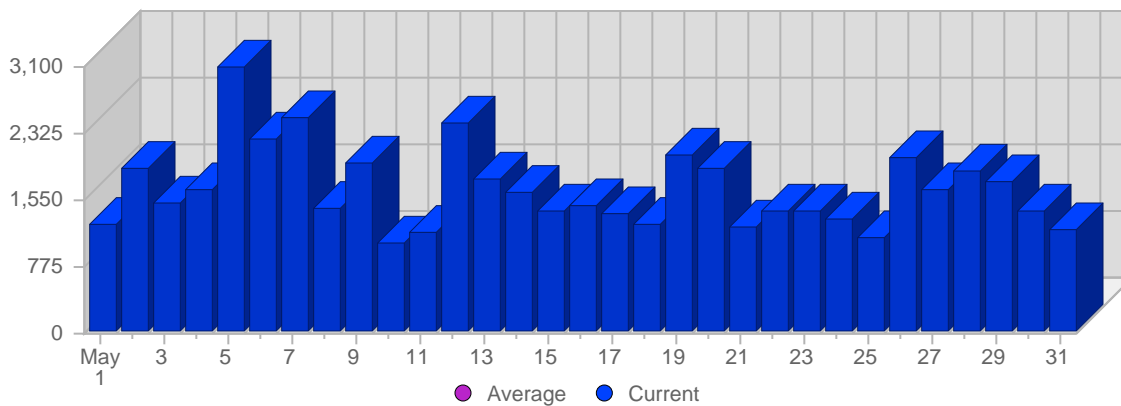

Traffic and Activity > Page Views

Report Description

Report Description: Page Views during the month of May 2008
 Report Range: Month of May 2008
 Report Scope: Historical Data

Historic Breakdown

Breakdown

Date	Total Page Views	Average Page Views Historically	Change	Percent of Total Page Views
Thu May 1st, 2008	1,251	-	+1,251 ▲	2,43%
Fri May 2nd, 2008	1,913	-	+1,913 ▲	3,72%
Sat May 3rd, 2008	1,502	-	+1,502 ▲	2,92%
Sun May 4th, 2008	1,661	-	+230 ▲	3,23%
Mon May 5th, 2008	3,082	-	+175 ▲	5,99%
Tue May 6th, 2008	2,235	-	-86 ▼	4,35%
Wed May 7th, 2008	2,488	-	+343 ▲	4,84%
Thu May 8th, 2008	1,452	-	+201 ▲	2,82%
Fri May 9th, 2008	1,962	-	+49 ▲	3,82%
Sat May 10th, 2008	1,029	-	-473 ▼	2,00%
Sun May 11th, 2008	1,150	-	-511 ▼	2,24%
Mon May 12th, 2008	2,426	-	-656 ▼	4,72%
Tue May 13th, 2008	1,773	-	-462 ▼	3,45%
Wed May 14th, 2008	1,627	-	-861 ▼	3,16%
Thu May 15th, 2008	1,422	-	-30 ▼	2,77%
Fri May 16th, 2008	1,475	-	-487 ▼	2,87%
Sat May 17th, 2008	1,372	-	+343 ▲	2,67%
Sun May 18th, 2008	1,257	-	+107 ▲	2,45%
Mon May 19th, 2008	2,051	-	-375 ▼	3,99%
Tue May 20th, 2008	1,893	-	+120 ▲	3,68%
Wed May 21st, 2008	1,238	-	-389 ▼	2,41%
Thu May 22nd, 2008	1,402	-	-20 ▼	2,73%
Fri May 23rd, 2008	1,424	-	-51 ▼	2,77%
Sat May 24th, 2008	1,332	-	-40 ▼	2,59%
Sun May 25th, 2008	1,100	-	-157 ▼	2,14%
Mon May 26th, 2008	2,040	-	-11 ▼	3,97%
Tue May 27th, 2008	1,643	-	-250 ▼	3,20%
Wed May 28th, 2008	1,864	-	+626 ▲	3,63%
Thu May 29th, 2008	1,754	-	+352 ▲	3,41%
Fri May 30th, 2008	1,417	-	-7 ▼	2,76%
Sat May 31st, 2008	1,185	-	-147 ▼	2,31%
	51,420	-		