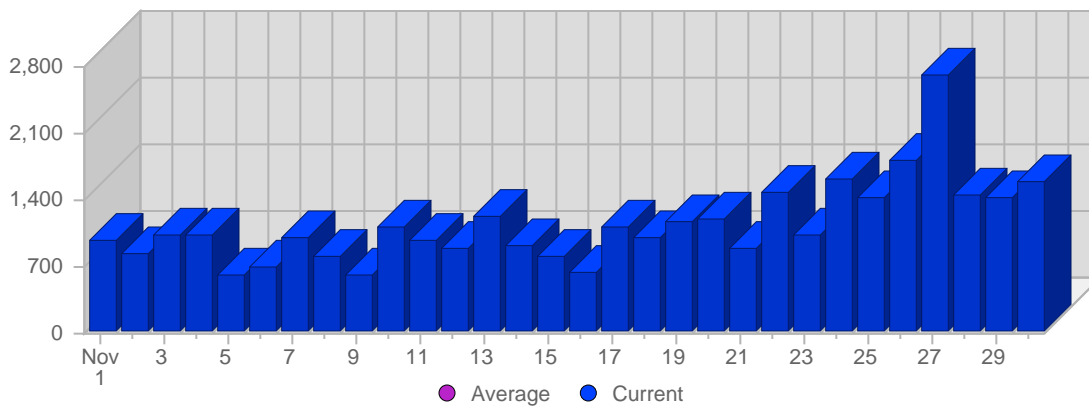

Traffic and Activity > Page Views

Report Description

Report Description: Page Views during the month of November 2008
 Report Range: Month of November 2008
 Report Scope: Historical Data

Historic Breakdown

Breakdown

Date	Total Page Views	Average Page Views Historically	Change	Percent of Total Page Views
Sat Nov 1st, 2008	957	-	+957 ▲	2,83%
Sun Nov 2nd, 2008	836	-	+836 ▲	2,47%
Mon Nov 3rd, 2008	1,024	-	+1,024 ▲	3,03%
Tue Nov 4th, 2008	1,012	-	+1,012 ▲	2,99%
Wed Nov 5th, 2008	588	-	+588 ▲	1,74%
Thu Nov 6th, 2008	681	-	+681 ▲	2,01%
Fri Nov 7th, 2008	997	-	+997 ▲	2,95%
Sat Nov 8th, 2008	803	-	-154 ▼	2,37%
Sun Nov 9th, 2008	609	-	-227 ▼	1,80%
Mon Nov 10th, 2008	1,096	-	+72 ▲	3,24%
Tue Nov 11th, 2008	961	-	-51 ▼	2,84%
Wed Nov 12th, 2008	892	-	+304 ▲	2,64%
Thu Nov 13th, 2008	1,231	-	+550 ▲	3,64%
Fri Nov 14th, 2008	920	-	-77 ▼	2,72%
Sat Nov 15th, 2008	803	-	0 ▬	2,37%
Sun Nov 16th, 2008	631	-	+22 ▲	1,86%
Mon Nov 17th, 2008	1,113	-	+17 ▲	3,29%
Tue Nov 18th, 2008	1,003	-	+42 ▲	2,96%
Wed Nov 19th, 2008	1,170	-	+278 ▲	3,46%
Thu Nov 20th, 2008	1,197	-	-34 ▼	3,54%
Fri Nov 21st, 2008	886	-	-34 ▼	2,62%
Sat Nov 22nd, 2008	1,457	-	+654 ▲	4,30%
Sun Nov 23rd, 2008	1,010	-	+379 ▲	2,98%
Mon Nov 24th, 2008	1,601	-	+488 ▲	4,73%
Tue Nov 25th, 2008	1,405	-	+402 ▲	4,15%
Wed Nov 26th, 2008	1,794	-	+624 ▲	5,30%
Thu Nov 27th, 2008	2,713	-	+1,516 ▲	8,02%
Fri Nov 28th, 2008	1,452	-	+566 ▲	4,29%
Sat Nov 29th, 2008	1,426	-	-31 ▼	4,21%
Sun Nov 30th, 2008	1,583	-	+573 ▲	4,68%
	33,851	-		