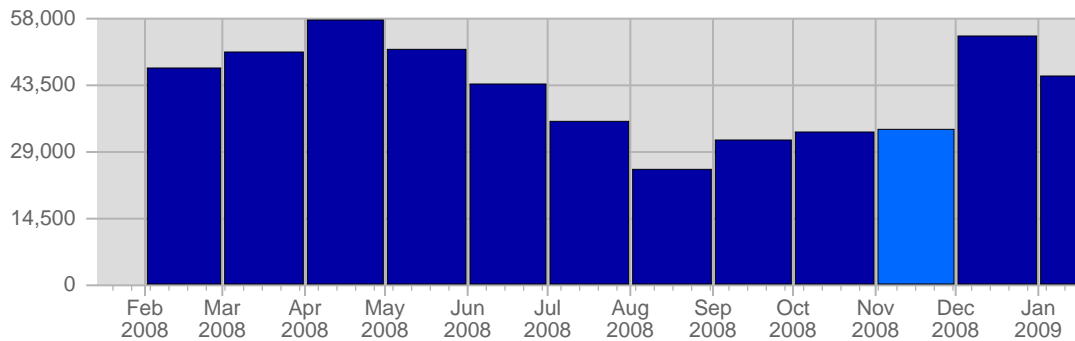

Traffic and Activity > Page Views

Report Description

Report Description: Page Views during the month of November 2008
 Report Range: Month of November 2008
 Report Scope: Historical Data

Historic Breakdown

Breakdown

Date	Total Page Views	Average Page Views Historically	Change	Percent of Total Page Views
Sat Nov 1st, 2008	957	-	+957 ▲	2,83%
Sun Nov 2nd, 2008	836	-	+836 ▲	2,47%
Mon Nov 3rd, 2008	1,024	-	+1,024 ▲	3,03%
Tue Nov 4th, 2008	1,012	-	+1,012 ▲	2,99%
Wed Nov 5th, 2008	588	-	+588 ▲	1,74%
Thu Nov 6th, 2008	681	-	+681 ▲	2,01%
Fri Nov 7th, 2008	997	-	+997 ▲	2,95%
Sat Nov 8th, 2008	803	-	-154 ▼	2,37%
Sun Nov 9th, 2008	609	-	-227 ▼	1,80%
Mon Nov 10th, 2008	1,096	-	+72 ▲	3,24%
Tue Nov 11th, 2008	961	-	-51 ▼	2,84%
Wed Nov 12th, 2008	892	-	+304 ▲	2,64%
Thu Nov 13th, 2008	1,231	-	+550 ▲	3,64%
Fri Nov 14th, 2008	920	-	-77 ▼	2,72%
Sat Nov 15th, 2008	803	-	0 ▬	2,37%
Sun Nov 16th, 2008	631	-	+22 ▲	1,86%
Mon Nov 17th, 2008	1,113	-	+17 ▲	3,29%
Tue Nov 18th, 2008	1,003	-	+42 ▲	2,96%
Wed Nov 19th, 2008	1,170	-	+278 ▲	3,46%
Thu Nov 20th, 2008	1,197	-	-34 ▼	3,54%
Fri Nov 21st, 2008	886	-	-34 ▼	2,62%
Sat Nov 22nd, 2008	1,457	-	+654 ▲	4,30%
Sun Nov 23rd, 2008	1,010	-	+379 ▲	2,98%
Mon Nov 24th, 2008	1,601	-	+488 ▲	4,73%
Tue Nov 25th, 2008	1,405	-	+402 ▲	4,15%
Wed Nov 26th, 2008	1,794	-	+624 ▲	5,30%
Thu Nov 27th, 2008	2,713	-	+1,516 ▲	8,02%
Fri Nov 28th, 2008	1,452	-	+566 ▲	4,29%
Sat Nov 29th, 2008	1,426	-	-31 ▼	4,21%
Sun Nov 30th, 2008	1,583	-	+573 ▲	4,68%
	33,851	-		