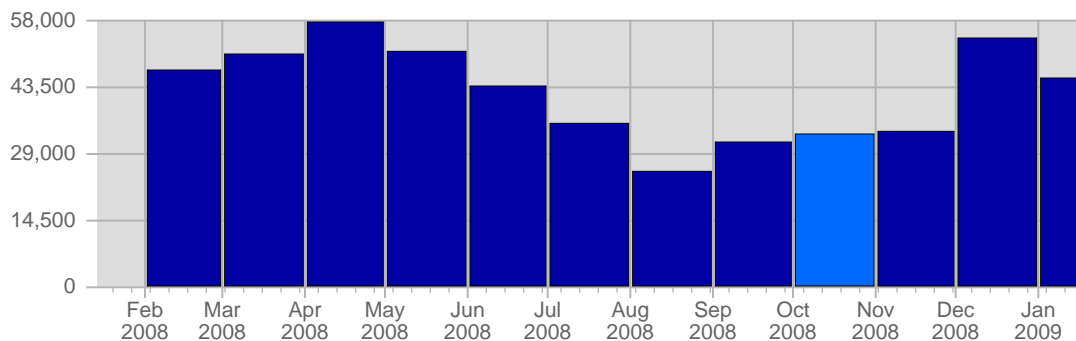

Traffic and Activity > Page Views

Report Description

Report Description: Page Views during the month of October 2008
Report Range: Month of October 2008
Report Scope: Historical Data

Historic Breakdown

Breakdown

Date	Total Page Views	Average Page Views Historically	Change	Percent of Total Page Views
Wed Oct 1st, 2008	879	-	+879 ▲	2,65%
Thu Oct 2nd, 2008	990	-	+990 ▲	2,99%
Fri Oct 3rd, 2008	1,192	-	+1,192 ▲	3,60%
Sat Oct 4th, 2008	1,246	-	+1,246 ▲	3,76%
Sun Oct 5th, 2008	799	-	+54 ▲	2,41%
Mon Oct 6th, 2008	1,259	-	-58 ▼	3,80%
Tue Oct 7th, 2008	1,067	-	-158 ▼	3,22%
Wed Oct 8th, 2008	982	-	+103 ▲	2,96%
Thu Oct 9th, 2008	1,219	-	+229 ▲	3,68%
Fri Oct 10th, 2008	985	-	-207 ▼	2,97%
Sat Oct 11th, 2008	1,094	-	-152 ▼	3,30%
Sun Oct 12th, 2008	1,073	-	+274 ▲	3,24%
Mon Oct 13th, 2008	1,389	-	+130 ▲	4,19%
Tue Oct 14th, 2008	1,169	-	+102 ▲	3,53%
Wed Oct 15th, 2008	1,059	-	+77 ▲	3,20%
Thu Oct 16th, 2008	1,243	-	+24 ▲	3,75%
Fri Oct 17th, 2008	831	-	-154 ▼	2,51%
Sat Oct 18th, 2008	1,408	-	+314 ▲	4,25%
Sun Oct 19th, 2008	1,268	-	+195 ▲	3,83%
Mon Oct 20th, 2008	1,245	-	-144 ▼	3,76%
Tue Oct 21st, 2008	898	-	-271 ▼	2,71%
Wed Oct 22nd, 2008	941	-	-118 ▼	2,84%
Thu Oct 23rd, 2008	1,055	-	-188 ▼	3,18%
Fri Oct 24th, 2008	1,006	-	+175 ▲	3,04%
Sat Oct 25th, 2008	844	-	-564 ▼	2,55%
Sun Oct 26th, 2008	881	-	-387 ▼	2,66%
Mon Oct 27th, 2008	920	-	-325 ▼	2,78%
Tue Oct 28th, 2008	954	-	+56 ▲	2,88%
Wed Oct 29th, 2008	993	-	+52 ▲	2,00%
Thu Oct 30th, 2008	928	-	-127 ▼	2,80%
Fri Oct 31st, 2008	1,313	-	+307 ▲	3,96%
	33,130	-		