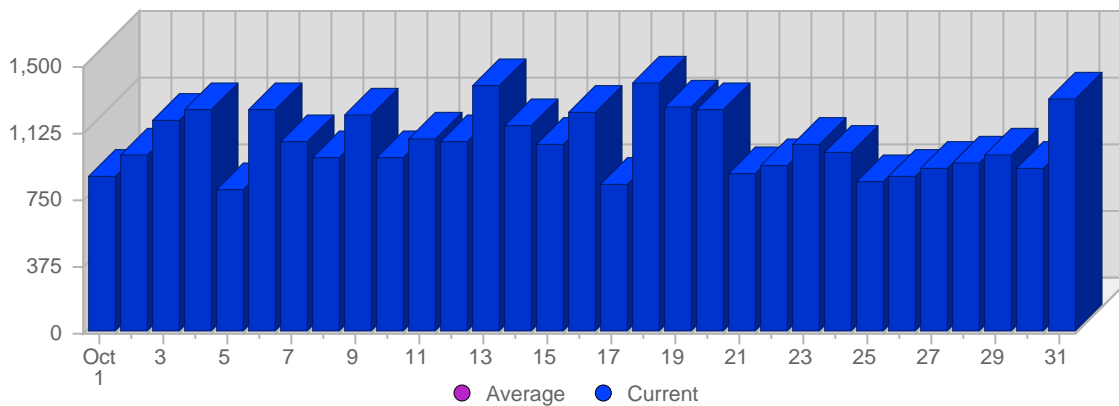

Traffic and Activity > Page Views

Report Description

Report Description: Page Views during the month of October 2008
Report Range: Month of October 2008
Report Scope: Historical Data

Historic Breakdown

Breakdown

Date	Total Page Views	Average Page Views Historically	Change	Percent of Total Page Views
Wed Oct 1st, 2008	879	-	+879 ▲	2,65%
Thu Oct 2nd, 2008	990	-	+990 ▲	2,99%
Fri Oct 3rd, 2008	1,192	-	+1,192 ▲	3,60%
Sat Oct 4th, 2008	1,246	-	+1,246 ▲	3,76%
Sun Oct 5th, 2008	799	-	+54 ▲	2,41%
Mon Oct 6th, 2008	1,259	-	-58 ▼	3,80%
Tue Oct 7th, 2008	1,067	-	-158 ▼	3,22%
Wed Oct 8th, 2008	982	-	+103 ▲	2,96%
Thu Oct 9th, 2008	1,219	-	+229 ▲	3,68%
Fri Oct 10th, 2008	985	-	-207 ▼	2,97%
Sat Oct 11th, 2008	1,094	-	-152 ▼	3,30%
Sun Oct 12th, 2008	1,073	-	+274 ▲	3,24%
Mon Oct 13th, 2008	1,389	-	+130 ▲	4,19%
Tue Oct 14th, 2008	1,169	-	+102 ▲	3,53%
Wed Oct 15th, 2008	1,059	-	+77 ▲	3,20%
Thu Oct 16th, 2008	1,243	-	+24 ▲	3,75%
Fri Oct 17th, 2008	831	-	-154 ▼	2,51%
Sat Oct 18th, 2008	1,408	-	+314 ▲	4,25%
Sun Oct 19th, 2008	1,268	-	+195 ▲	3,83%
Mon Oct 20th, 2008	1,245	-	-144 ▼	3,76%
Tue Oct 21st, 2008	898	-	-271 ▼	2,71%
Wed Oct 22nd, 2008	941	-	-118 ▼	2,84%
Thu Oct 23rd, 2008	1,055	-	-188 ▼	3,18%
Fri Oct 24th, 2008	1,006	-	+175 ▲	3,04%
Sat Oct 25th, 2008	844	-	-564 ▼	2,55%
Sun Oct 26th, 2008	881	-	-387 ▼	2,66%
Mon Oct 27th, 2008	920	-	-325 ▼	2,78%
Tue Oct 28th, 2008	954	-	+56 ▲	2,88%
Wed Oct 29th, 2008	993	-	+52 ▲	2,00%
Thu Oct 30th, 2008	928	-	-127 ▼	2,80%
Fri Oct 31st, 2008	1,313	-	+307 ▲	3,96%
	33,130	-		