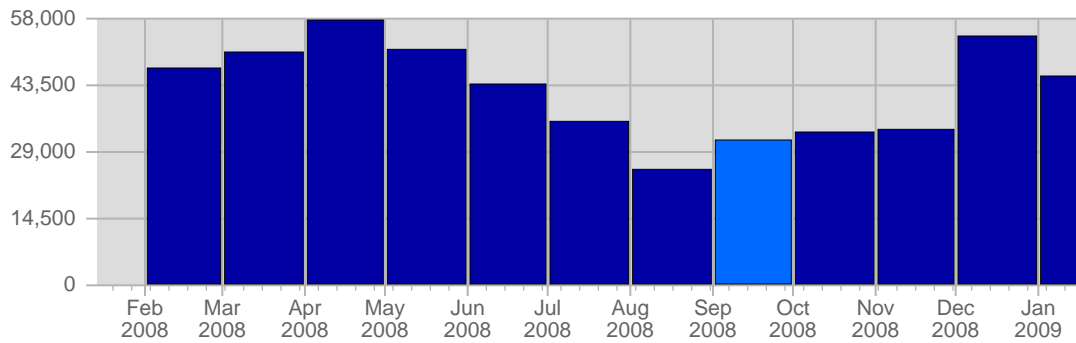

Traffic and Activity > Page Views

Report Description

Report Description: Page Views during the month of September 2008
 Report Range: Month of September 2008
 Report Scope: Historical Data

Historic Breakdown

Breakdown

Date	Total Page Views	Average Page Views Historically	Change	Percent of Total Page Views
Mon Sep 1st, 2008	1,208	-	+1,208 ▲	3,85%
Tue Sep 2nd, 2008	1,221	-	+1,221 ▲	3,89%
Wed Sep 3rd, 2008	946	-	+946 ▲	3,02%
Thu Sep 4th, 2008	1,052	-	+1,052 ▲	3,36%
Fri Sep 5th, 2008	1,084	-	+1,084 ▲	3,46%
Sat Sep 6th, 2008	767	-	+767 ▲	2,45%
Sun Sep 7th, 2008	1,069	-	+371 ▲	3,41%
Mon Sep 8th, 2008	1,735	-	+527 ▲	5,53%
Tue Sep 9th, 2008	1,536	-	+315 ▲	4,90%
Wed Sep 10th, 2008	1,013	-	+67 ▲	3,23%
Thu Sep 11th, 2008	815	-	-237 ▼	2,60%
Fri Sep 12th, 2008	909	-	-175 ▼	2,90%
Sat Sep 13th, 2008	688	-	-79 ▼	2,19%
Sun Sep 14th, 2008	817	-	-252 ▼	2,61%
Mon Sep 15th, 2008	1,334	-	-401 ▼	4,26%
Tue Sep 16th, 2008	818	-	-718 ▼	2,61%
Wed Sep 17th, 2008	873	-	-140 ▼	2,78%
Thu Sep 18th, 2008	669	-	-146 ▼	2,13%
Fri Sep 19th, 2008	1,020	-	+111 ▲	3,25%
Sat Sep 20th, 2008	705	-	+17 ▲	2,25%
Sun Sep 21st, 2008	1,120	-	+303 ▲	3,57%
Mon Sep 22nd, 2008	1,505	-	+171 ▲	4,80%
Tue Sep 23rd, 2008	1,035	-	+217 ▲	3,30%
Wed Sep 24th, 2008	1,130	-	+257 ▲	3,60%
Thu Sep 25th, 2008	1,199	-	+530 ▲	3,82%
Fri Sep 26th, 2008	822	-	-198 ▼	2,62%
Sat Sep 27th, 2008	978	-	+273 ▲	3,12%
Sun Sep 28th, 2008	745	-	-375 ▼	2,38%
Mon Sep 29th, 2008	1,317	-	-188 ▼	4,20%
Tue Sep 30th, 2008	1,225	-	+190 ▲	3,91%
	31,355	-		