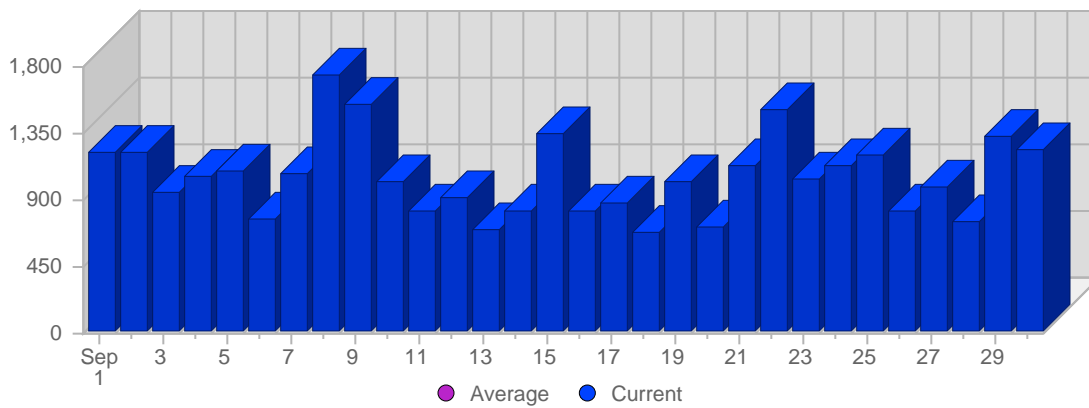

Traffic and Activity > Page Views

Report Description

Report Description: Page Views during the month of September 2008
 Report Range: Month of September 2008
 Report Scope: Historical Data

Historic Breakdown

Breakdown

Date	Total Page Views	Average Page Views Historically	Change	Percent of Total Page Views
Mon Sep 1st, 2008	1,208	-	+1,208 ▲	3,85%
Tue Sep 2nd, 2008	1,221	-	+1,221 ▲	3,89%
Wed Sep 3rd, 2008	946	-	+946 ▲	3,02%
Thu Sep 4th, 2008	1,052	-	+1,052 ▲	3,36%
Fri Sep 5th, 2008	1,084	-	+1,084 ▲	3,46%
Sat Sep 6th, 2008	767	-	+767 ▲	2,45%
Sun Sep 7th, 2008	1,069	-	+371 ▲	3,41%
Mon Sep 8th, 2008	1,735	-	+527 ▲	5,53%
Tue Sep 9th, 2008	1,536	-	+315 ▲	4,90%
Wed Sep 10th, 2008	1,013	-	+67 ▲	3,23%
Thu Sep 11th, 2008	815	-	-237 ▼	2,60%
Fri Sep 12th, 2008	909	-	-175 ▼	2,90%
Sat Sep 13th, 2008	688	-	-79 ▼	2,19%
Sun Sep 14th, 2008	817	-	-252 ▼	2,61%
Mon Sep 15th, 2008	1,334	-	-401 ▼	4,26%
Tue Sep 16th, 2008	818	-	-718 ▼	2,61%
Wed Sep 17th, 2008	873	-	-140 ▼	2,78%
Thu Sep 18th, 2008	669	-	-146 ▼	2,13%
Fri Sep 19th, 2008	1,020	-	+111 ▲	3,25%
Sat Sep 20th, 2008	705	-	+17 ▲	2,25%
Sun Sep 21st, 2008	1,120	-	+303 ▲	3,57%
Mon Sep 22nd, 2008	1,505	-	+171 ▲	4,80%
Tue Sep 23rd, 2008	1,035	-	+217 ▲	3,30%
Wed Sep 24th, 2008	1,130	-	+257 ▲	3,60%
Thu Sep 25th, 2008	1,199	-	+530 ▲	3,82%
Fri Sep 26th, 2008	822	-	-198 ▼	2,62%
Sat Sep 27th, 2008	978	-	+273 ▲	3,12%
Sun Sep 28th, 2008	745	-	-375 ▼	2,38%
Mon Sep 29th, 2008	1,317	-	-188 ▼	4,20%
Tue Sep 30th, 2008	1,225	-	+190 ▲	3,91%
	31,355	-		