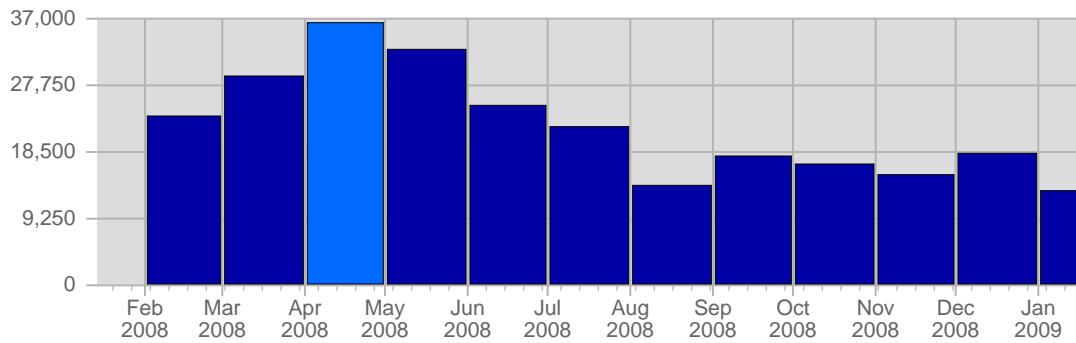

## Traffic and Activity > Visits

### Report Description

Report Description: Visits during the month of April 2008  
 Report Range: Month of April 2008  
 Report Scope: Historical Data

### Historic Breakdown

### Breakdown

Date	Total Visits	Average Visits Historically	Change	Percent of Total Visits
Tue Apr 1st, 2008	1,316	-	+1,316 ▲	3,62%
Wed Apr 2nd, 2008	1,078	-	+1,078 ▲	2,96%
Thu Apr 3rd, 2008	1,005	-	+1,005 ▲	2,76%
Fri Apr 4th, 2008	1,086	-	+1,086 ▲	2,98%
Sat Apr 5th, 2008	816	-	+816 ▲	2,24%
Sun Apr 6th, 2008	1,036	-	+271 ▲	2,85%
Mon Apr 7th, 2008	2,164	-	+379 ▲	5,95%
Tue Apr 8th, 2008	1,515	-	+199 ▲	4,16%
Wed Apr 9th, 2008	1,342	-	+264 ▲	3,69%
Thu Apr 10th, 2008	1,136	-	+131 ▲	3,12%
Fri Apr 11th, 2008	1,068	-	-18 ▼	2,93%
Sat Apr 12th, 2008	944	-	+128 ▲	2,59%
Sun Apr 13th, 2008	750	-	-286 ▼	2,06%
Mon Apr 14th, 2008	1,630	-	-534 ▼	4,48%
Tue Apr 15th, 2008	1,392	-	-123 ▼	3,82%
Wed Apr 16th, 2008	1,196	-	-146 ▼	3,29%
Thu Apr 17th, 2008	1,159	-	+23 ▲	3,18%
Fri Apr 18th, 2008	1,180	-	+112 ▲	3,24%
Sat Apr 19th, 2008	916	-	-28 ▼	2,52%
Sun Apr 20th, 2008	841	-	+91 ▲	2,31%
Mon Apr 21st, 2008	1,904	-	+274 ▲	5,23%
Tue Apr 22nd, 2008	1,415	-	+23 ▲	3,89%
Wed Apr 23rd, 2008	1,181	-	-15 ▼	3,25%
Thu Apr 24th, 2008	1,089	-	-70 ▼	2,99%
Fri Apr 25th, 2008	717	-	-463 ▼	1,97%
Sat Apr 26th, 2008	950	-	+34 ▲	2,61%
Sun Apr 27th, 2008	855	-	+14 ▲	2,35%
Mon Apr 28th, 2008	1,811	-	-93 ▼	4,98%
Tue Apr 29th, 2008	1,557	-	+142 ▲	4,28%
Wed Apr 30th, 2008	1,350	-	+169 ▲	3,71%
	36,399	-		