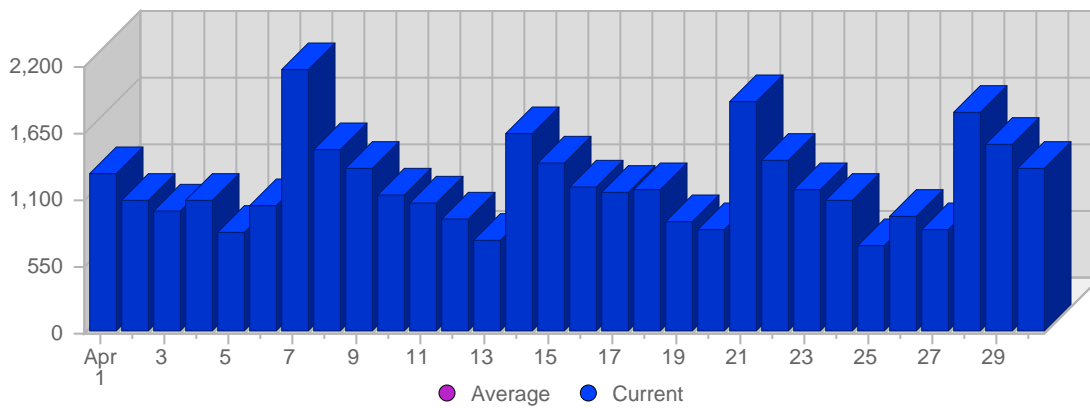

## Traffic and Activity > Visits

### Report Description

Report Description: Visits during the month of April 2008  
 Report Range: Month of April 2008  
 Report Scope: Historical Data

### Historic Breakdown

### Breakdown

Date	Total Visits	Average Visits Historically	Change	Percent of Total Visits
Tue Apr 1st, 2008	1,316	-	+1,316 ▲	3,62%
Wed Apr 2nd, 2008	1,078	-	+1,078 ▲	2,96%
Thu Apr 3rd, 2008	1,005	-	+1,005 ▲	2,76%
Fri Apr 4th, 2008	1,086	-	+1,086 ▲	2,98%
Sat Apr 5th, 2008	816	-	+816 ▲	2,24%
Sun Apr 6th, 2008	1,036	-	+271 ▲	2,85%
Mon Apr 7th, 2008	2,164	-	+379 ▲	5,95%
Tue Apr 8th, 2008	1,515	-	+199 ▲	4,16%
Wed Apr 9th, 2008	1,342	-	+264 ▲	3,69%
Thu Apr 10th, 2008	1,136	-	+131 ▲	3,12%
Fri Apr 11th, 2008	1,068	-	-18 ▼	2,93%
Sat Apr 12th, 2008	944	-	+128 ▲	2,59%
Sun Apr 13th, 2008	750	-	-286 ▼	2,06%
Mon Apr 14th, 2008	1,630	-	-534 ▼	4,48%
Tue Apr 15th, 2008	1,392	-	-123 ▼	3,82%
Wed Apr 16th, 2008	1,196	-	-146 ▼	3,29%
Thu Apr 17th, 2008	1,159	-	+23 ▲	3,18%
Fri Apr 18th, 2008	1,180	-	+112 ▲	3,24%
Sat Apr 19th, 2008	916	-	-28 ▼	2,52%
Sun Apr 20th, 2008	841	-	+91 ▲	2,31%
Mon Apr 21st, 2008	1,904	-	+274 ▲	5,23%
Tue Apr 22nd, 2008	1,415	-	+23 ▲	3,89%
Wed Apr 23rd, 2008	1,181	-	-15 ▼	3,25%
Thu Apr 24th, 2008	1,089	-	-70 ▼	2,99%
Fri Apr 25th, 2008	717	-	-463 ▼	1,97%
Sat Apr 26th, 2008	950	-	+34 ▲	2,61%
Sun Apr 27th, 2008	855	-	+14 ▲	2,35%
Mon Apr 28th, 2008	1,811	-	-93 ▼	4,98%
Tue Apr 29th, 2008	1,557	-	+142 ▲	4,28%
Wed Apr 30th, 2008	1,350	-	+169 ▲	3,71%
	36,399	-		