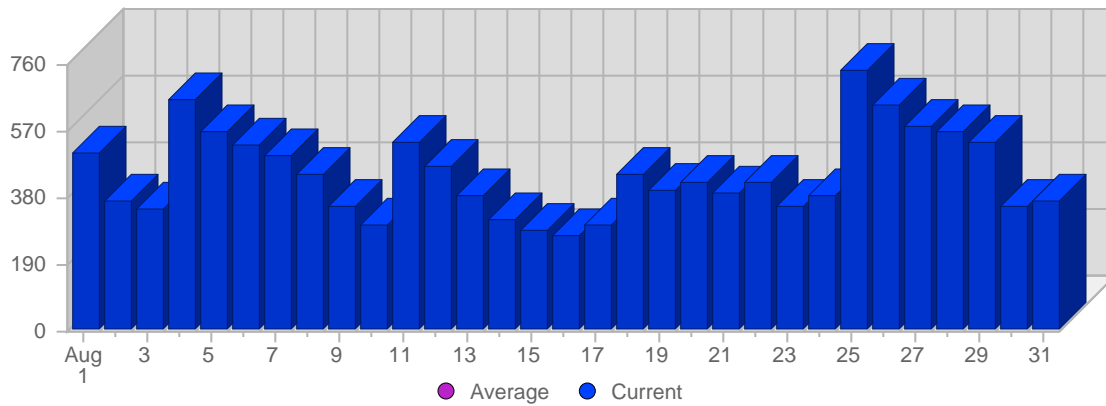

Traffic and Activity > Visits

Report Description

Report Description: Visits during the month of August 2008
 Report Range: Month of August 2008
 Report Scope: Historical Data

Historic Breakdown

Breakdown

Date	Total Visits	Average Visits Historically	Change	Percent of Total Visits
Fri Aug 1st, 2008	509	-	+509 ▲	3,71%
Sat Aug 2nd, 2008	367	-	+367 ▲	2,67%
Sun Aug 3rd, 2008	349	-	-68 ▼	2,54%
Mon Aug 4th, 2008	654	-	-5 ▼	4,76%
Tue Aug 5th, 2008	567	-	-6 ▼	4,13%
Wed Aug 6th, 2008	530	-	-39 ▼	3,86%
Thu Aug 7th, 2008	494	-	-54 ▼	3,60%
Fri Aug 8th, 2008	446	-	-63 ▼	3,25%
Sat Aug 9th, 2008	352	-	-15 ▼	2,56%
Sun Aug 10th, 2008	298	-	-51 ▼	2,17%
Mon Aug 11th, 2008	534	-	-120 ▼	3,89%
Tue Aug 12th, 2008	464	-	-103 ▼	3,38%
Wed Aug 13th, 2008	381	-	-149 ▼	2,78%
Thu Aug 14th, 2008	317	-	-177 ▼	2,31%
Fri Aug 15th, 2008	288	-	-158 ▼	2,10%
Sat Aug 16th, 2008	272	-	-80 ▼	1,98%
Sun Aug 17th, 2008	301	-	+3 ▲	2,19%
Mon Aug 18th, 2008	446	-	-88 ▼	3,25%
Tue Aug 19th, 2008	401	-	-63 ▼	2,92%
Wed Aug 20th, 2008	419	-	+38 ▲	3,05%
Thu Aug 21st, 2008	395	-	+78 ▲	2,88%
Fri Aug 22nd, 2008	420	-	+132 ▲	3,06%
Sat Aug 23rd, 2008	351	-	+79 ▲	2,56%
Sun Aug 24th, 2008	385	-	+84 ▲	2,80%
Mon Aug 25th, 2008	740	-	+294 ▲	5,39%
Tue Aug 26th, 2008	643	-	+242 ▲	4,68%
Wed Aug 27th, 2008	581	-	+162 ▲	4,23%
Thu Aug 28th, 2008	563	-	+168 ▲	4,10%
Fri Aug 29th, 2008	536	-	+116 ▲	3,90%
Sat Aug 30th, 2008	357	-	+6 ▲	2,60%
Sun Aug 31st, 2008	369	-	-16 ▼	2,69%
	13,729	-		