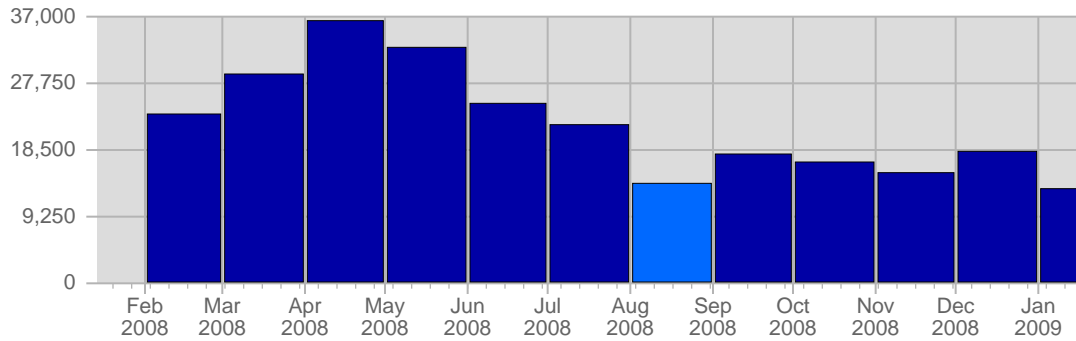

Traffic and Activity > Visits

Report Description

Report Description: Visits during the month of August 2008
 Report Range: Month of August 2008
 Report Scope: Historical Data

Historic Breakdown

Breakdown

Date	Total Visits	Average Visits Historically	Change	Percent of Total Visits
Fri Aug 1st, 2008	509	-	+509 ▲	3,71%
Sat Aug 2nd, 2008	367	-	+367 ▲	2,67%
Sun Aug 3rd, 2008	349	-	-68 ▼	2,54%
Mon Aug 4th, 2008	654	-	-5 ▼	4,76%
Tue Aug 5th, 2008	567	-	-6 ▼	4,13%
Wed Aug 6th, 2008	530	-	-39 ▼	3,86%
Thu Aug 7th, 2008	494	-	-54 ▼	3,60%
Fri Aug 8th, 2008	446	-	-63 ▼	3,25%
Sat Aug 9th, 2008	352	-	-15 ▼	2,56%
Sun Aug 10th, 2008	298	-	-51 ▼	2,17%
Mon Aug 11th, 2008	534	-	-120 ▼	3,89%
Tue Aug 12th, 2008	464	-	-103 ▼	3,38%
Wed Aug 13th, 2008	381	-	-149 ▼	2,78%
Thu Aug 14th, 2008	317	-	-177 ▼	2,31%
Fri Aug 15th, 2008	288	-	-158 ▼	2,10%
Sat Aug 16th, 2008	272	-	-80 ▼	1,98%
Sun Aug 17th, 2008	301	-	+3 ▲	2,19%
Mon Aug 18th, 2008	446	-	-88 ▼	3,25%
Tue Aug 19th, 2008	401	-	-63 ▼	2,92%
Wed Aug 20th, 2008	419	-	+38 ▲	3,05%
Thu Aug 21st, 2008	395	-	+78 ▲	2,88%
Fri Aug 22nd, 2008	420	-	+132 ▲	3,06%
Sat Aug 23rd, 2008	351	-	+79 ▲	2,56%
Sun Aug 24th, 2008	385	-	+84 ▲	2,80%
Mon Aug 25th, 2008	740	-	+294 ▲	5,39%
Tue Aug 26th, 2008	643	-	+242 ▲	4,68%
Wed Aug 27th, 2008	581	-	+162 ▲	4,23%
Thu Aug 28th, 2008	563	-	+168 ▲	4,10%
Fri Aug 29th, 2008	536	-	+116 ▲	3,90%
Sat Aug 30th, 2008	357	-	+6 ▲	2,60%
Sun Aug 31st, 2008	369	-	-16 ▼	2,69%
	13,729	-		