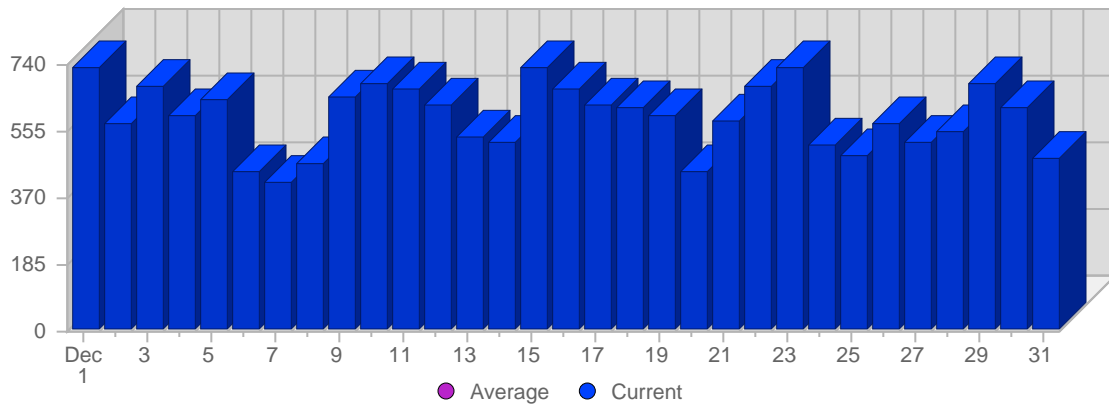

Traffic and Activity > Visits

Report Description

Report Description: Visits during the month of December 2008
 Report Range: Month of December 2008
 Report Scope: Historical Data

Historic Breakdown

Breakdown

Date	Total Visits	Average Visits Historically	Change	Percent of Total Visits
Mon Dec 1st, 2008	728	-	+728 ▲	3,98%
Tue Dec 2nd, 2008	573	-	+573 ▲	3,13%
Wed Dec 3rd, 2008	674	-	+674 ▲	3,68%
Thu Dec 4th, 2008	596	-	+596 ▲	3,26%
Fri Dec 5th, 2008	637	-	+637 ▲	3,48%
Sat Dec 6th, 2008	443	-	+443 ▲	2,42%
Sun Dec 7th, 2008	407	-	-88 ▼	2,22%
Mon Dec 8th, 2008	465	-	-263 ▼	2,54%
Tue Dec 9th, 2008	651	-	+78 ▲	3,56%
Wed Dec 10th, 2008	684	-	+10 ▲	3,74%
Thu Dec 11th, 2008	666	-	+70 ▲	3,64%
Fri Dec 12th, 2008	628	-	-9 ▼	3,43%
Sat Dec 13th, 2008	538	-	+95 ▲	2,94%
Sun Dec 14th, 2008	518	-	+111 ▲	2,83%
Mon Dec 15th, 2008	728	-	+263 ▲	3,98%
Tue Dec 16th, 2008	667	-	+16 ▲	3,65%
Wed Dec 17th, 2008	622	-	-62 ▼	3,40%
Thu Dec 18th, 2008	620	-	-46 ▼	3,39%
Fri Dec 19th, 2008	597	-	-31 ▼	3,26%
Sat Dec 20th, 2008	440	-	-98 ▼	2,41%
Sun Dec 21st, 2008	584	-	+66 ▲	3,19%
Mon Dec 22nd, 2008	679	-	-49 ▼	3,71%
Tue Dec 23rd, 2008	727	-	+60 ▲	3,97%
Wed Dec 24th, 2008	516	-	-106 ▼	2,82%
Thu Dec 25th, 2008	486	-	-134 ▼	2,66%
Fri Dec 26th, 2008	573	-	-24 ▼	3,13%
Sat Dec 27th, 2008	518	-	+78 ▲	2,83%
Sun Dec 28th, 2008	551	-	-33 ▼	3,01%
Mon Dec 29th, 2008	687	-	+8 ▲	3,76%
Tue Dec 30th, 2008	617	-	-110 ▼	3,37%
Wed Dec 31st, 2008	477	-	-39 ▼	2,61%
	18,297	-		