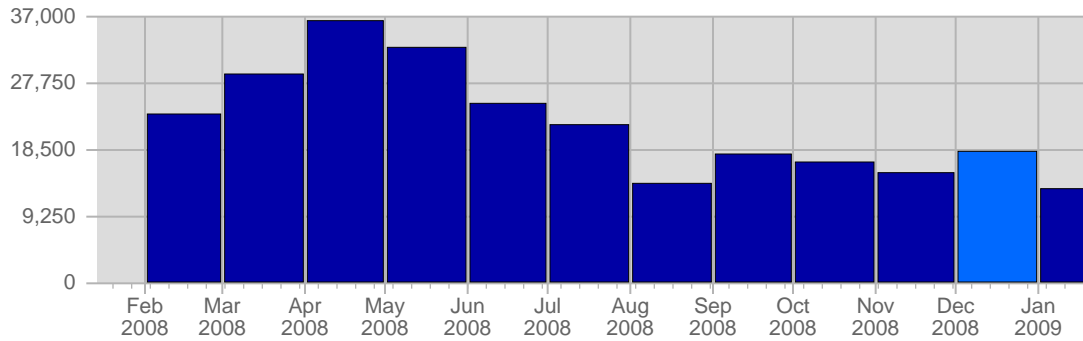

Traffic and Activity > Visits

Report Description

Report Description: Visits during the month of December 2008
 Report Range: Month of December 2008
 Report Scope: Historical Data

Historic Breakdown

Breakdown

Date	Total Visits	Average Visits Historically	Change	Percent of Total Visits
Mon Dec 1st, 2008	728	-	+728 ▲	3,98%
Tue Dec 2nd, 2008	573	-	+573 ▲	3,13%
Wed Dec 3rd, 2008	674	-	+674 ▲	3,68%
Thu Dec 4th, 2008	596	-	+596 ▲	3,26%
Fri Dec 5th, 2008	637	-	+637 ▲	3,48%
Sat Dec 6th, 2008	443	-	+443 ▲	2,42%
Sun Dec 7th, 2008	407	-	-88 ▼	2,22%
Mon Dec 8th, 2008	465	-	-263 ▼	2,54%
Tue Dec 9th, 2008	651	-	+78 ▲	3,56%
Wed Dec 10th, 2008	684	-	+10 ▲	3,74%
Thu Dec 11th, 2008	666	-	+70 ▲	3,64%
Fri Dec 12th, 2008	628	-	-9 ▼	3,43%
Sat Dec 13th, 2008	538	-	+95 ▲	2,94%
Sun Dec 14th, 2008	518	-	+111 ▲	2,83%
Mon Dec 15th, 2008	728	-	+263 ▲	3,98%
Tue Dec 16th, 2008	667	-	+16 ▲	3,65%
Wed Dec 17th, 2008	622	-	-62 ▼	3,40%
Thu Dec 18th, 2008	620	-	-46 ▼	3,39%
Fri Dec 19th, 2008	597	-	-31 ▼	3,26%
Sat Dec 20th, 2008	440	-	-98 ▼	2,41%
Sun Dec 21st, 2008	584	-	+66 ▲	3,19%
Mon Dec 22nd, 2008	679	-	-49 ▼	3,71%
Tue Dec 23rd, 2008	727	-	+60 ▲	3,97%
Wed Dec 24th, 2008	516	-	-106 ▼	2,82%
Thu Dec 25th, 2008	486	-	-134 ▼	2,66%
Fri Dec 26th, 2008	573	-	-24 ▼	3,13%
Sat Dec 27th, 2008	518	-	+78 ▲	2,83%
Sun Dec 28th, 2008	551	-	-33 ▼	3,01%
Mon Dec 29th, 2008	687	-	+8 ▲	3,76%
Tue Dec 30th, 2008	617	-	-110 ▼	3,37%
Wed Dec 31st, 2008	477	-	-39 ▼	2,61%
	18,297	-		