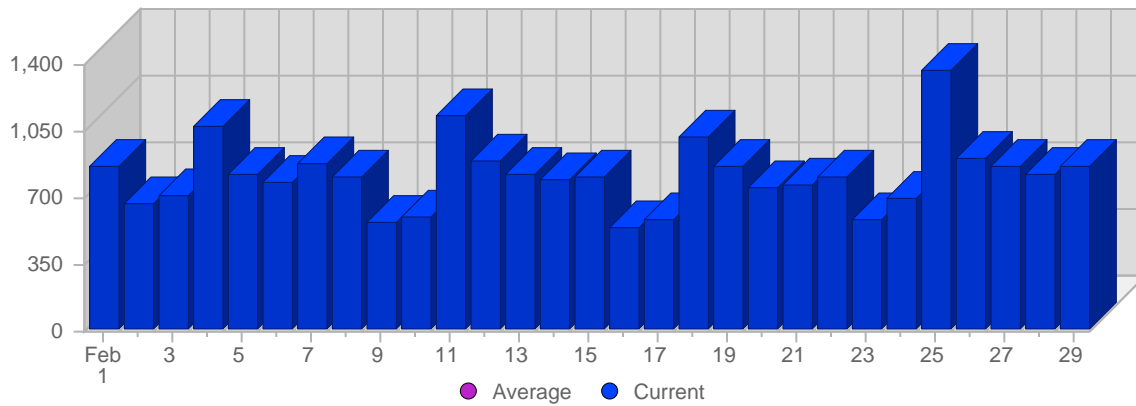

Traffic and Activity > Visits

Report Description

Report Description: Visits during the month of February 2008
 Report Range: Month of February 2008
 Report Scope: Historical Data

Historic Breakdown

Breakdown

Date	Total Visits	Average Visits Historically	Change	Percent of Total Visits
Fri Feb 1st, 2008	856	-	+856 ▲	3,63%
Sat Feb 2nd, 2008	659	-	+659 ▲	2,80%
Sun Feb 3rd, 2008	709	-	+125 ▲	3,01%
Mon Feb 4th, 2008	1,066	-	+138 ▲	4,53%
Tue Feb 5th, 2008	818	-	+10 ▲	3,47%
Wed Feb 6th, 2008	776	-	-32 ▼	3,29%
Thu Feb 7th, 2008	874	-	+74 ▲	3,71%
Fri Feb 8th, 2008	799	-	-57 ▼	3,39%
Sat Feb 9th, 2008	563	-	-96 ▼	2,39%
Sun Feb 10th, 2008	595	-	-114 ▼	2,53%
Mon Feb 11th, 2008	1,125	-	+59 ▲	4,78%
Tue Feb 12th, 2008	886	-	+68 ▲	3,76%
Wed Feb 13th, 2008	820	-	+44 ▲	3,48%
Thu Feb 14th, 2008	793	-	-81 ▼	3,37%
Fri Feb 15th, 2008	804	-	+5 ▲	3,41%
Sat Feb 16th, 2008	538	-	-25 ▼	2,28%
Sun Feb 17th, 2008	575	-	-20 ▼	2,44%
Mon Feb 18th, 2008	1,013	-	-112 ▼	4,30%
Tue Feb 19th, 2008	867	-	-19 ▼	3,68%
Wed Feb 20th, 2008	754	-	-66 ▼	3,20%
Thu Feb 21st, 2008	767	-	-26 ▼	3,26%
Fri Feb 22nd, 2008	808	-	+4 ▲	3,43%
Sat Feb 23rd, 2008	581	-	+43 ▲	2,47%
Sun Feb 24th, 2008	686	-	+111 ▲	2,91%
Mon Feb 25th, 2008	1,370	-	+357 ▲	5,82%
Tue Feb 26th, 2008	905	-	+38 ▲	3,84%
Wed Feb 27th, 2008	861	-	+107 ▲	3,66%
Thu Feb 28th, 2008	824	-	+57 ▲	3,50%
Fri Feb 29th, 2008	867	-	+59 ▲	3,68%
	23,559	-		