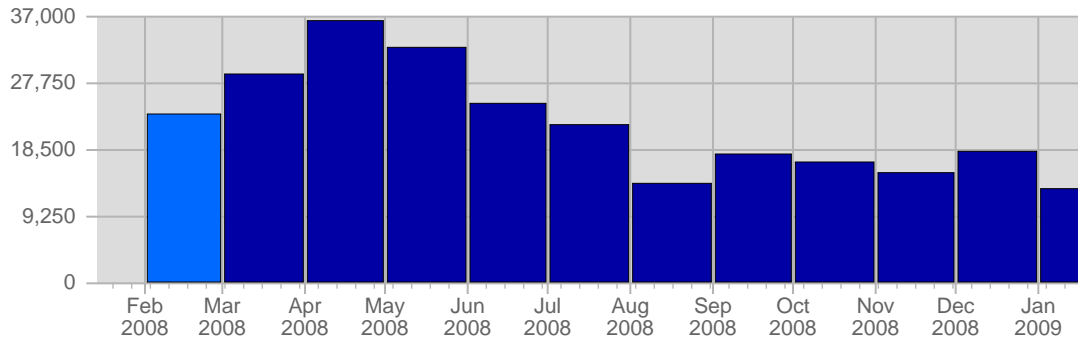

Traffic and Activity > Visits

Report Description

Report Description: Visits during the month of February 2008
 Report Range: Month of February 2008
 Report Scope: Historical Data

Historic Breakdown

Breakdown

Date	Total Visits	Average Visits Historically	Change	Percent of Total Visits
Fri Feb 1st, 2008	856	-	+856 ▲	3,63%
Sat Feb 2nd, 2008	659	-	+659 ▲	2,80%
Sun Feb 3rd, 2008	709	-	+125 ▲	3,01%
Mon Feb 4th, 2008	1,066	-	+138 ▲	4,53%
Tue Feb 5th, 2008	818	-	+10 ▲	3,47%
Wed Feb 6th, 2008	776	-	-32 ▼	3,29%
Thu Feb 7th, 2008	874	-	+74 ▲	3,71%
Fri Feb 8th, 2008	799	-	-57 ▼	3,39%
Sat Feb 9th, 2008	563	-	-96 ▼	2,39%
Sun Feb 10th, 2008	595	-	-114 ▼	2,53%
Mon Feb 11th, 2008	1,125	-	+59 ▲	4,78%
Tue Feb 12th, 2008	886	-	+68 ▲	3,76%
Wed Feb 13th, 2008	820	-	+44 ▲	3,48%
Thu Feb 14th, 2008	793	-	-81 ▼	3,37%
Fri Feb 15th, 2008	804	-	+5 ▲	3,41%
Sat Feb 16th, 2008	538	-	-25 ▼	2,28%
Sun Feb 17th, 2008	575	-	-20 ▼	2,44%
Mon Feb 18th, 2008	1,013	-	-112 ▼	4,30%
Tue Feb 19th, 2008	867	-	-19 ▼	3,68%
Wed Feb 20th, 2008	754	-	-66 ▼	3,20%
Thu Feb 21st, 2008	767	-	-26 ▼	3,26%
Fri Feb 22nd, 2008	808	-	+4 ▲	3,43%
Sat Feb 23rd, 2008	581	-	+43 ▲	2,47%
Sun Feb 24th, 2008	686	-	+111 ▲	2,91%
Mon Feb 25th, 2008	1,370	-	+357 ▲	5,82%
Tue Feb 26th, 2008	905	-	+38 ▲	3,84%
Wed Feb 27th, 2008	861	-	+107 ▲	3,66%
Thu Feb 28th, 2008	824	-	+57 ▲	3,50%
Fri Feb 29th, 2008	867	-	+59 ▲	3,68%
	23,559	-		