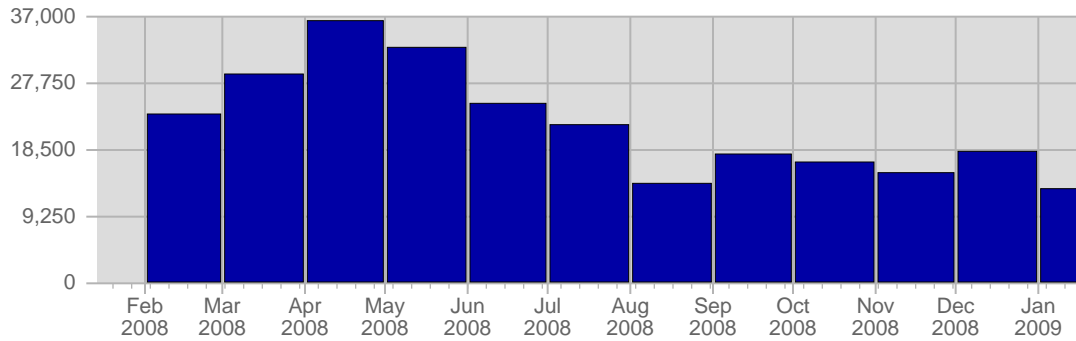

Traffic and Activity > Visits

Report Description

Report Description: Visits during the month of January 2008
 Report Range: Month of January 2008
 Report Scope: Historical Data

Historic Breakdown

Breakdown

Date	Total Visits	Average Visits Historically	Change	Percent of Total Visits
Tue Jan 1st, 2008	542	-	+542 ▲	2,37%
Wed Jan 2nd, 2008	823	-	+823 ▲	3,60%
Thu Jan 3rd, 2008	847	-	+847 ▲	3,70%
Fri Jan 4th, 2008	771	-	+771 ▲	3,37%
Sat Jan 5th, 2008	591	-	+591 ▲	2,58%
Sun Jan 6th, 2008	579	-	+97 ▲	2,53%
Mon Jan 7th, 2008	920	-	+413 ▲	4,02%
Tue Jan 8th, 2008	808	-	+266 ▲	3,53%
Wed Jan 9th, 2008	786	-	-37 ▼	3,43%
Thu Jan 10th, 2008	780	-	-67 ▼	3,41%
Fri Jan 11th, 2008	818	-	+47 ▲	3,57%
Sat Jan 12th, 2008	677	-	+86 ▲	2,96%
Sun Jan 13th, 2008	652	-	+73 ▲	2,85%
Mon Jan 14th, 2008	872	-	-48 ▼	3,81%
Tue Jan 15th, 2008	856	-	+48 ▲	3,74%
Wed Jan 16th, 2008	835	-	+49 ▲	3,65%
Thu Jan 17th, 2008	718	-	-62 ▼	3,14%
Fri Jan 18th, 2008	703	-	-115 ▼	3,07%
Sat Jan 19th, 2008	497	-	-180 ▼	2,17%
Sun Jan 20th, 2008	542	-	-110 ▼	2,37%
Mon Jan 21st, 2008	870	-	-2 ▼	3,80%
Tue Jan 22nd, 2008	754	-	-102 ▼	3,29%
Wed Jan 23rd, 2008	717	-	-118 ▼	3,13%
Thu Jan 24th, 2008	749	-	+31 ▲	3,27%
Fri Jan 25th, 2008	729	-	+26 ▲	3,19%
Sat Jan 26th, 2008	523	-	+26 ▲	2,29%
Sun Jan 27th, 2008	584	-	+42 ▲	2,55%
Mon Jan 28th, 2008	928	-	+58 ▲	4,06%
Tue Jan 29th, 2008	808	-	+54 ▲	3,53%
Wed Jan 30th, 2008	808	-	+91 ▲	3,53%
Thu Jan 31st, 2008	800	-	+51 ▲	3,50%
	22,887	-		