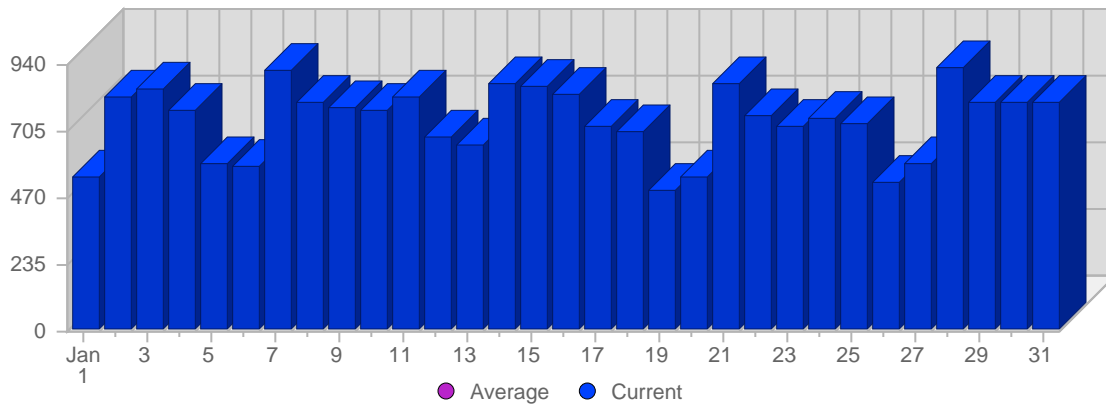

Traffic and Activity > Visits

Report Description

Report Description: Visits during the month of January 2008
 Report Range: Month of January 2008
 Report Scope: Historical Data

Historic Breakdown

Breakdown

Date	Total Visits	Average Visits Historically	Change	Percent of Total Visits
Tue Jan 1st, 2008	542	-	+542 ▲	2,37%
Wed Jan 2nd, 2008	823	-	+823 ▲	3,60%
Thu Jan 3rd, 2008	847	-	+847 ▲	3,70%
Fri Jan 4th, 2008	771	-	+771 ▲	3,37%
Sat Jan 5th, 2008	591	-	+591 ▲	2,58%
Sun Jan 6th, 2008	579	-	+97 ▲	2,53%
Mon Jan 7th, 2008	920	-	+413 ▲	4,02%
Tue Jan 8th, 2008	808	-	+266 ▲	3,53%
Wed Jan 9th, 2008	786	-	-37 ▼	3,43%
Thu Jan 10th, 2008	780	-	-67 ▼	3,41%
Fri Jan 11th, 2008	818	-	+47 ▲	3,57%
Sat Jan 12th, 2008	677	-	+86 ▲	2,96%
Sun Jan 13th, 2008	652	-	+73 ▲	2,85%
Mon Jan 14th, 2008	872	-	-48 ▼	3,81%
Tue Jan 15th, 2008	856	-	+48 ▲	3,74%
Wed Jan 16th, 2008	835	-	+49 ▲	3,65%
Thu Jan 17th, 2008	718	-	-62 ▼	3,14%
Fri Jan 18th, 2008	703	-	-115 ▼	3,07%
Sat Jan 19th, 2008	497	-	-180 ▼	2,17%
Sun Jan 20th, 2008	542	-	-110 ▼	2,37%
Mon Jan 21st, 2008	870	-	-2 ▼	3,80%
Tue Jan 22nd, 2008	754	-	-102 ▼	3,29%
Wed Jan 23rd, 2008	717	-	-118 ▼	3,13%
Thu Jan 24th, 2008	749	-	+31 ▲	3,27%
Fri Jan 25th, 2008	729	-	+26 ▲	3,19%
Sat Jan 26th, 2008	523	-	+26 ▲	2,29%
Sun Jan 27th, 2008	584	-	+42 ▲	2,55%
Mon Jan 28th, 2008	928	-	+58 ▲	4,06%
Tue Jan 29th, 2008	808	-	+54 ▲	3,53%
Wed Jan 30th, 2008	808	-	+91 ▲	3,53%
Thu Jan 31st, 2008	800	-	+51 ▲	3,50%
	22,887	-		