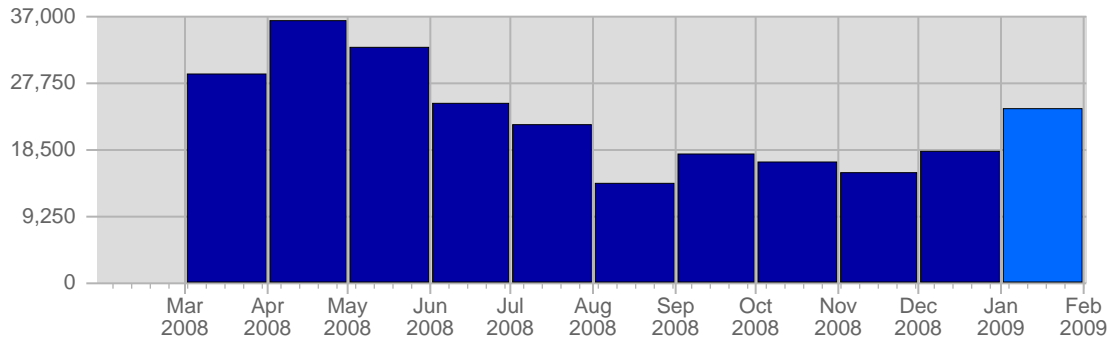

Traffic and Activity > Visits

Report Description

Report Description: Visits during the month of January 2009
 Report Range: Month of January 2009
 Report Scope: Historical Data

Historic Breakdown

Breakdown

Date	Total Visits	Average Visits Historically	Change	Percent of Total Visits
Thu Jan 1st, 2009	571	-	+571 ▲	2,35%
Fri Jan 2nd, 2009	761	-	+761 ▲	3,13%
Sat Jan 3rd, 2009	604	-	+604 ▲	2,49%
Sun Jan 4th, 2009	622	-	+71 ▲	2,56%
Mon Jan 5th, 2009	822	-	+135 ▲	3,38%
Tue Jan 6th, 2009	719	-	+102 ▲	2,96%
Wed Jan 7th, 2009	922	-	+445 ▲	3,80%
Thu Jan 8th, 2009	875	-	+304 ▲	3,60%
Fri Jan 9th, 2009	840	-	+79 ▲	3,46%
Sat Jan 10th, 2009	593	-	-11 ▼	2,44%
Sun Jan 11th, 2009	658	-	+36 ▲	2,71%
Mon Jan 12th, 2009	978	-	+156 ▲	4,03%
Tue Jan 13th, 2009	861	-	+142 ▲	3,54%
Wed Jan 14th, 2009	931	-	+9 ▲	3,83%
Thu Jan 15th, 2009	828	-	-47 ▼	3,41%
Fri Jan 16th, 2009	750	-	-90 ▼	3,09%
Sat Jan 17th, 2009	602	-	+9 ▲	2,48%
Sun Jan 18th, 2009	718	-	+60 ▲	2,96%
Mon Jan 19th, 2009	953	-	-25 ▼	3,92%
Tue Jan 20th, 2009	921	-	+60 ▲	3,79%
Wed Jan 21st, 2009	840	-	-91 ▼	3,46%
Thu Jan 22nd, 2009	836	-	+8 ▲	3,44%
Fri Jan 23rd, 2009	862	-	+112 ▲	3,55%
Sat Jan 24th, 2009	807	-	+205 ▲	3,32%
Sun Jan 25th, 2009	725	-	+7 ▲	2,98%
Mon Jan 26th, 2009	1,028	-	+75 ▲	4,23%
Tue Jan 27th, 2009	820	-	-101 ▼	3,38%
Wed Jan 28th, 2009	782	-	-58 ▼	3,22%
Thu Jan 29th, 2009	712	-	-124 ▼	2,93%
Fri Jan 30th, 2009	748	-	-114 ▼	3,08%
Sat Jan 31st, 2009	608	-	-199 ▼	2,50%
	24,297	-		