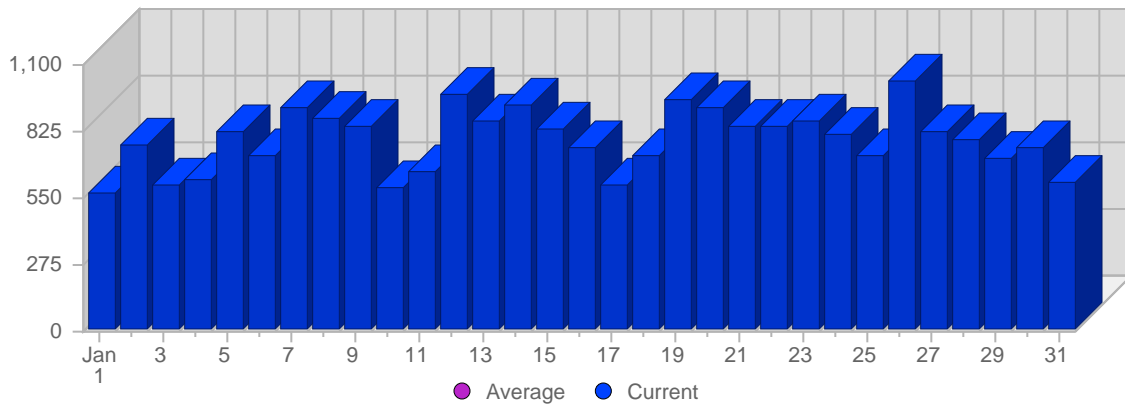

Traffic and Activity > Visits

Report Description

Report Description: Visits during the month of January 2009
 Report Range: Month of January 2009
 Report Scope: Historical Data

Historic Breakdown

Breakdown

Date	Total Visits	Average Visits Historically	Change	Percent of Total Visits
Thu Jan 1st, 2009	571	-	+571 ▲	2,35%
Fri Jan 2nd, 2009	761	-	+761 ▲	3,13%
Sat Jan 3rd, 2009	604	-	+604 ▲	2,49%
Sun Jan 4th, 2009	622	-	+71 ▲	2,56%
Mon Jan 5th, 2009	822	-	+135 ▲	3,38%
Tue Jan 6th, 2009	719	-	+102 ▲	2,96%
Wed Jan 7th, 2009	922	-	+445 ▲	3,80%
Thu Jan 8th, 2009	875	-	+304 ▲	3,60%
Fri Jan 9th, 2009	840	-	+79 ▲	3,46%
Sat Jan 10th, 2009	593	-	-11 ▼	2,44%
Sun Jan 11th, 2009	658	-	+36 ▲	2,71%
Mon Jan 12th, 2009	978	-	+156 ▲	4,03%
Tue Jan 13th, 2009	861	-	+142 ▲	3,54%
Wed Jan 14th, 2009	931	-	+9 ▲	3,83%
Thu Jan 15th, 2009	828	-	-47 ▼	3,41%
Fri Jan 16th, 2009	750	-	-90 ▼	3,09%
Sat Jan 17th, 2009	602	-	+9 ▲	2,48%
Sun Jan 18th, 2009	718	-	+60 ▲	2,96%
Mon Jan 19th, 2009	953	-	-25 ▼	3,92%
Tue Jan 20th, 2009	921	-	+60 ▲	3,79%
Wed Jan 21st, 2009	840	-	-91 ▼	3,46%
Thu Jan 22nd, 2009	836	-	+8 ▲	3,44%
Fri Jan 23rd, 2009	862	-	+112 ▲	3,55%
Sat Jan 24th, 2009	807	-	+205 ▲	3,32%
Sun Jan 25th, 2009	725	-	+7 ▲	2,98%
Mon Jan 26th, 2009	1,028	-	+75 ▲	4,23%
Tue Jan 27th, 2009	820	-	-101 ▼	3,38%
Wed Jan 28th, 2009	782	-	-58 ▼	3,22%
Thu Jan 29th, 2009	712	-	-124 ▼	2,93%
Fri Jan 30th, 2009	748	-	-114 ▼	3,08%
Sat Jan 31st, 2009	608	-	-199 ▼	2,50%
	24,297	-		