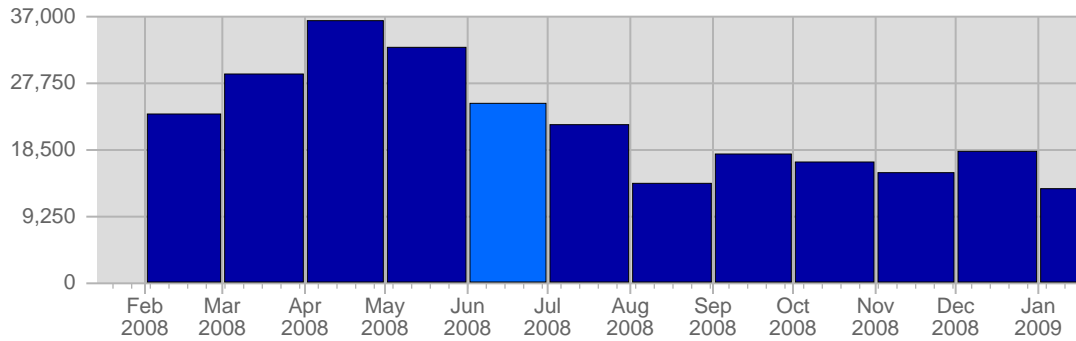

Traffic and Activity > Visits

Report Description

Report Description: Visits during the month of June 2008
 Report Range: Month of June 2008
 Report Scope: Historical Data

Historic Breakdown

Breakdown

Date	Total Visits	Average Visits Historically	Change	Percent of Total Visits
Sun Jun 1st, 2008	569	-	+569 ▲	2,27%
Mon Jun 2nd, 2008	808	-	+808 ▲	3,22%
Tue Jun 3rd, 2008	1,193	-	+1,193 ▲	4,75%
Wed Jun 4th, 2008	1,028	-	+1,028 ▲	4,09%
Thu Jun 5th, 2008	1,023	-	+1,023 ▲	4,07%
Fri Jun 6th, 2008	969	-	+969 ▲	3,86%
Sat Jun 7th, 2008	668	-	+668 ▲	2,66%
Sun Jun 8th, 2008	683	-	+114 ▲	2,72%
Mon Jun 9th, 2008	1,255	-	+447 ▲	4,00%
Tue Jun 10th, 2008	952	-	-241 ▼	3,79%
Wed Jun 11th, 2008	832	-	-196 ▼	3,31%
Thu Jun 12th, 2008	865	-	-158 ▼	3,44%
Fri Jun 13th, 2008	716	-	-253 ▼	2,85%
Sat Jun 14th, 2008	591	-	-77 ▼	2,35%
Sun Jun 15th, 2008	664	-	-19 ▼	2,64%
Mon Jun 16th, 2008	1,393	-	+138 ▲	5,55%
Tue Jun 17th, 2008	950	-	-2 ▼	3,78%
Wed Jun 18th, 2008	751	-	-81 ▼	2,99%
Thu Jun 19th, 2008	736	-	-129 ▼	2,93%
Fri Jun 20th, 2008	745	-	+29 ▲	2,97%
Sat Jun 21st, 2008	518	-	-73 ▼	2,06%
Sun Jun 22nd, 2008	520	-	-144 ▼	2,07%
Mon Jun 23rd, 2008	1,194	-	-199 ▼	4,75%
Tue Jun 24th, 2008	877	-	-73 ▼	3,49%
Wed Jun 25th, 2008	717	-	-34 ▼	2,86%
Thu Jun 26th, 2008	741	-	+5 ▲	2,95%
Fri Jun 27th, 2008	777	-	+32 ▲	3,09%
Sat Jun 28th, 2008	547	-	+29 ▲	2,18%
Sun Jun 29th, 2008	624	-	+104 ▲	2,48%
Mon Jun 30th, 2008	1,211	-	+17 ▲	4,82%
	25,117	-		