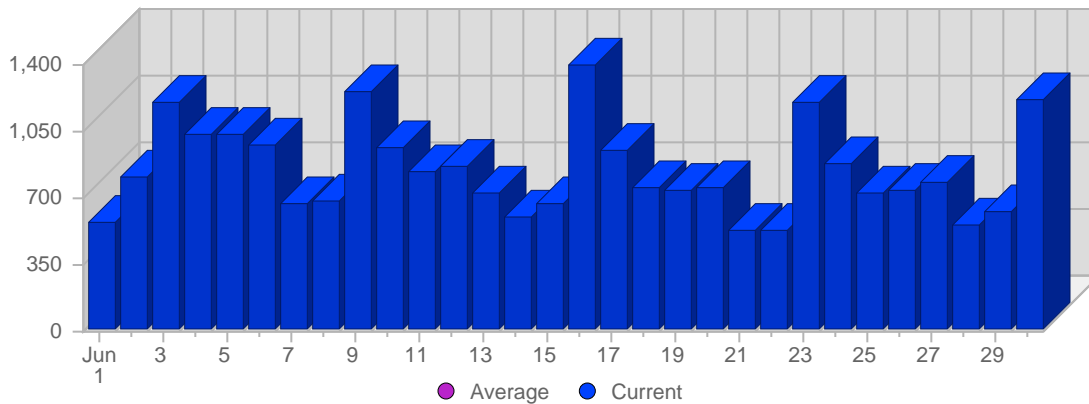

Traffic and Activity > Visits

Report Description

Report Description: Visits during the month of June 2008
 Report Range: Month of June 2008
 Report Scope: Historical Data

Historic Breakdown

Breakdown

Date	Total Visits	Average Visits Historically	Change	Percent of Total Visits
Sun Jun 1st, 2008	569	-	+569 ▲	2,27%
Mon Jun 2nd, 2008	808	-	+808 ▲	3,22%
Tue Jun 3rd, 2008	1,193	-	+1,193 ▲	4,75%
Wed Jun 4th, 2008	1,028	-	+1,028 ▲	4,09%
Thu Jun 5th, 2008	1,023	-	+1,023 ▲	4,07%
Fri Jun 6th, 2008	969	-	+969 ▲	3,86%
Sat Jun 7th, 2008	668	-	+668 ▲	2,66%
Sun Jun 8th, 2008	683	-	+114 ▲	2,72%
Mon Jun 9th, 2008	1,255	-	+447 ▲	4,00%
Tue Jun 10th, 2008	952	-	-241 ▼	3,79%
Wed Jun 11th, 2008	832	-	-196 ▼	3,31%
Thu Jun 12th, 2008	865	-	-158 ▼	3,44%
Fri Jun 13th, 2008	716	-	-253 ▼	2,85%
Sat Jun 14th, 2008	591	-	-77 ▼	2,35%
Sun Jun 15th, 2008	664	-	-19 ▼	2,64%
Mon Jun 16th, 2008	1,393	-	+138 ▲	5,55%
Tue Jun 17th, 2008	950	-	-2 ▼	3,78%
Wed Jun 18th, 2008	751	-	-81 ▼	2,99%
Thu Jun 19th, 2008	736	-	-129 ▼	2,93%
Fri Jun 20th, 2008	745	-	+29 ▲	2,97%
Sat Jun 21st, 2008	518	-	-73 ▼	2,06%
Sun Jun 22nd, 2008	520	-	-144 ▼	2,07%
Mon Jun 23rd, 2008	1,194	-	-199 ▼	4,75%
Tue Jun 24th, 2008	877	-	-73 ▼	3,49%
Wed Jun 25th, 2008	717	-	-34 ▼	2,86%
Thu Jun 26th, 2008	741	-	+5 ▲	2,95%
Fri Jun 27th, 2008	777	-	+32 ▲	3,09%
Sat Jun 28th, 2008	547	-	+29 ▲	2,18%
Sun Jun 29th, 2008	624	-	+104 ▲	2,48%
Mon Jun 30th, 2008	1,211	-	+17 ▲	4,82%
	25,117	-		