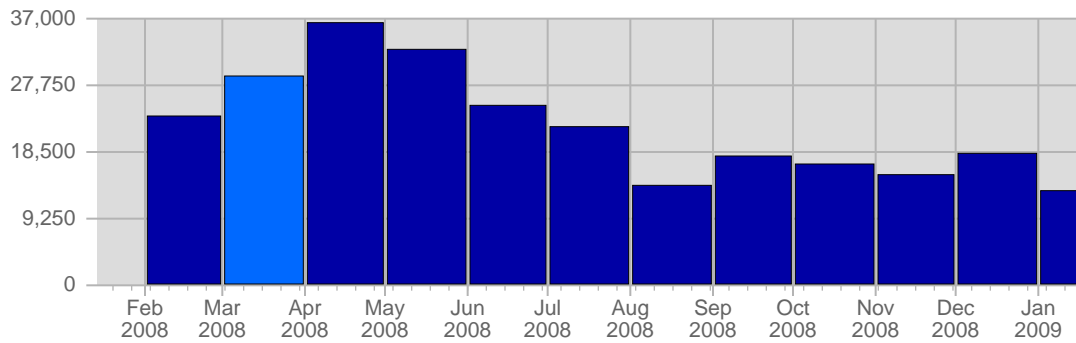

## Traffic and Activity > Visits

### Report Description

Report Description: Visits during the month of March 2008  
 Report Range: Month of March 2008  
 Report Scope: Historical Data

### Historic Breakdown

### Breakdown

Date	Total Visits	Average Visits Historically	Change	Percent of Total Visits
Sat Mar 1st, 2008	639	-	+639 ▲	2,20%
Sun Mar 2nd, 2008	641	-	+641 ▲	2,20%
Mon Mar 3rd, 2008	1,299	-	+1,299 ▲	4,47%
Tue Mar 4th, 2008	1,020	-	+1,020 ▲	3,51%
Wed Mar 5th, 2008	940	-	+940 ▲	3,23%
Thu Mar 6th, 2008	990	-	+990 ▲	3,40%
Fri Mar 7th, 2008	972	-	+972 ▲	3,34%
Sat Mar 8th, 2008	755	-	+116 ▲	2,60%
Sun Mar 9th, 2008	798	-	+157 ▲	2,74%
Mon Mar 10th, 2008	1,723	-	+424 ▲	5,92%
Tue Mar 11th, 2008	1,211	-	+191 ▲	4,16%
Wed Mar 12th, 2008	1,006	-	+66 ▲	3,46%
Thu Mar 13th, 2008	829	-	-161 ▼	2,85%
Fri Mar 14th, 2008	847	-	-125 ▼	2,91%
Sat Mar 15th, 2008	657	-	-98 ▼	2,26%
Sun Mar 16th, 2008	734	-	-64 ▼	2,52%
Mon Mar 17th, 2008	1,310	-	-413 ▼	4,50%
Tue Mar 18th, 2008	1,006	-	-205 ▼	3,46%
Wed Mar 19th, 2008	749	-	-257 ▼	2,58%
Thu Mar 20th, 2008	744	-	-85 ▼	2,56%
Fri Mar 21st, 2008	825	-	-22 ▼	2,84%
Sat Mar 22nd, 2008	688	-	+31 ▲	2,37%
Sun Mar 23rd, 2008	737	-	+3 ▲	2,53%
Mon Mar 24th, 2008	715	-	-595 ▼	2,46%
Tue Mar 25th, 2008	1,225	-	+219 ▲	4,21%
Wed Mar 26th, 2008	931	-	+182 ▲	3,20%
Thu Mar 27th, 2008	933	-	+189 ▲	3,21%
Fri Mar 28th, 2008	940	-	+115 ▲	3,23%
Sat Mar 29th, 2008	669	-	-19 ▼	2,30%
Sun Mar 30th, 2008	765	-	+28 ▲	2,63%
Mon Mar 31st, 2008	1,785	-	+1,070 ▲	6,14%
	29,083	-		