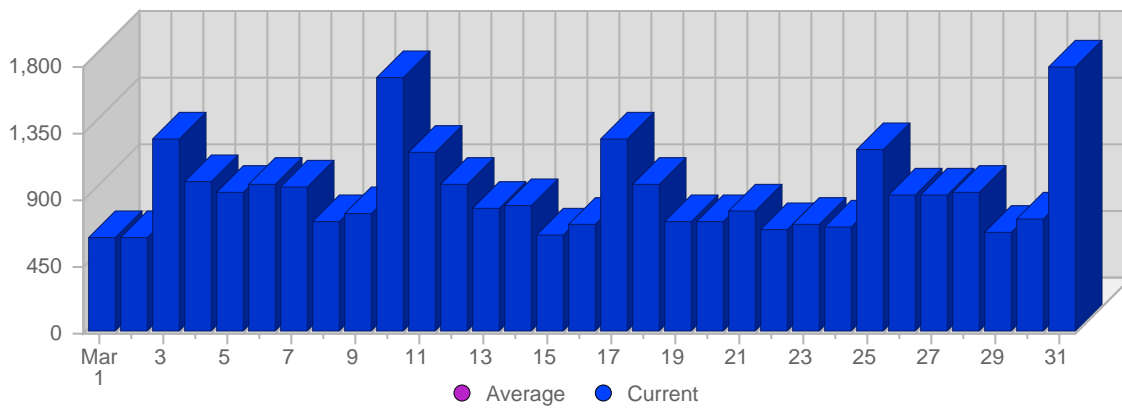

## Traffic and Activity > Visits

### Report Description

Report Description: Visits during the month of March 2008  
 Report Range: Month of March 2008  
 Report Scope: Historical Data

### Historic Breakdown

### Breakdown

Date	Total Visits	Average Visits Historically	Change	Percent of Total Visits
Sat Mar 1st, 2008	639	-	+639 ▲	2,20%
Sun Mar 2nd, 2008	641	-	+641 ▲	2,20%
Mon Mar 3rd, 2008	1,299	-	+1,299 ▲	4,47%
Tue Mar 4th, 2008	1,020	-	+1,020 ▲	3,51%
Wed Mar 5th, 2008	940	-	+940 ▲	3,23%
Thu Mar 6th, 2008	990	-	+990 ▲	3,40%
Fri Mar 7th, 2008	972	-	+972 ▲	3,34%
Sat Mar 8th, 2008	755	-	+116 ▲	2,60%
Sun Mar 9th, 2008	798	-	+157 ▲	2,74%
Mon Mar 10th, 2008	1,723	-	+424 ▲	5,92%
Tue Mar 11th, 2008	1,211	-	+191 ▲	4,16%
Wed Mar 12th, 2008	1,006	-	+66 ▲	3,46%
Thu Mar 13th, 2008	829	-	-161 ▼	2,85%
Fri Mar 14th, 2008	847	-	-125 ▼	2,91%
Sat Mar 15th, 2008	657	-	-98 ▼	2,26%
Sun Mar 16th, 2008	734	-	-64 ▼	2,52%
Mon Mar 17th, 2008	1,310	-	-413 ▼	4,50%
Tue Mar 18th, 2008	1,006	-	-205 ▼	3,46%
Wed Mar 19th, 2008	749	-	-257 ▼	2,58%
Thu Mar 20th, 2008	744	-	-85 ▼	2,56%
Fri Mar 21st, 2008	825	-	-22 ▼	2,84%
Sat Mar 22nd, 2008	688	-	+31 ▲	2,37%
Sun Mar 23rd, 2008	737	-	+3 ▲	2,53%
Mon Mar 24th, 2008	715	-	-595 ▼	2,46%
Tue Mar 25th, 2008	1,225	-	+219 ▲	4,21%
Wed Mar 26th, 2008	931	-	+182 ▲	3,20%
Thu Mar 27th, 2008	933	-	+189 ▲	3,21%
Fri Mar 28th, 2008	940	-	+115 ▲	3,23%
Sat Mar 29th, 2008	669	-	-19 ▼	2,30%
Sun Mar 30th, 2008	765	-	+28 ▲	2,63%
Mon Mar 31st, 2008	1,785	-	+1,070 ▲	6,14%
	29,083	-		