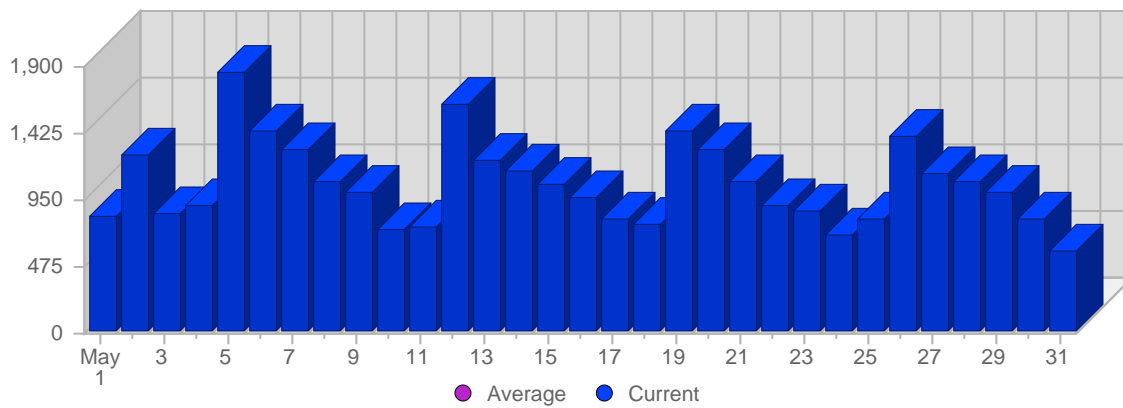

Traffic and Activity > Visits

Report Description

Report Description: Visits during the month of May 2008
 Report Range: Month of May 2008
 Report Scope: Historical Data

Historic Breakdown

Breakdown

Date	Total Visits	Average Visits Historically	Change	Percent of Total Visits
Thu May 1st, 2008	829	-	+829 ▲	2,54%
Fri May 2nd, 2008	1,254	-	+1,254 ▲	3,85%
Sat May 3rd, 2008	838	-	+838 ▲	2,57%
Sun May 4th, 2008	903	-	+48 ▲	2,77%
Mon May 5th, 2008	1,846	-	+35 ▲	5,67%
Tue May 6th, 2008	1,430	-	-127 ▼	4,39%
Wed May 7th, 2008	1,296	-	-54 ▼	3,98%
Thu May 8th, 2008	1,065	-	+236 ▲	3,27%
Fri May 9th, 2008	1,006	-	-248 ▼	3,09%
Sat May 10th, 2008	724	-	-114 ▼	2,22%
Sun May 11th, 2008	744	-	-159 ▼	2,28%
Mon May 12th, 2008	1,633	-	-213 ▼	5,01%
Tue May 13th, 2008	1,228	-	-202 ▼	3,77%
Wed May 14th, 2008	1,156	-	-140 ▼	3,55%
Thu May 15th, 2008	1,049	-	-16 ▼	3,22%
Fri May 16th, 2008	958	-	-48 ▼	2,94%
Sat May 17th, 2008	801	-	+77 ▲	2,46%
Sun May 18th, 2008	777	-	+33 ▲	2,39%
Mon May 19th, 2008	1,434	-	-199 ▼	4,40%
Tue May 20th, 2008	1,299	-	+71 ▲	3,99%
Wed May 21st, 2008	1,065	-	-91 ▼	3,27%
Thu May 22nd, 2008	901	-	-148 ▼	2,77%
Fri May 23rd, 2008	864	-	-94 ▼	2,65%
Sat May 24th, 2008	698	-	-103 ▼	2,14%
Sun May 25th, 2008	807	-	+30 ▲	2,48%
Mon May 26th, 2008	1,393	-	-41 ▼	4,28%
Tue May 27th, 2008	1,130	-	-169 ▼	3,47%
Wed May 28th, 2008	1,078	-	+13 ▲	3,31%
Thu May 29th, 2008	1,000	-	+99 ▲	3,07%
Fri May 30th, 2008	804	-	-60 ▼	2,47%
Sat May 31st, 2008	573	-	-125 ▼	1,76%
	32,583	-		