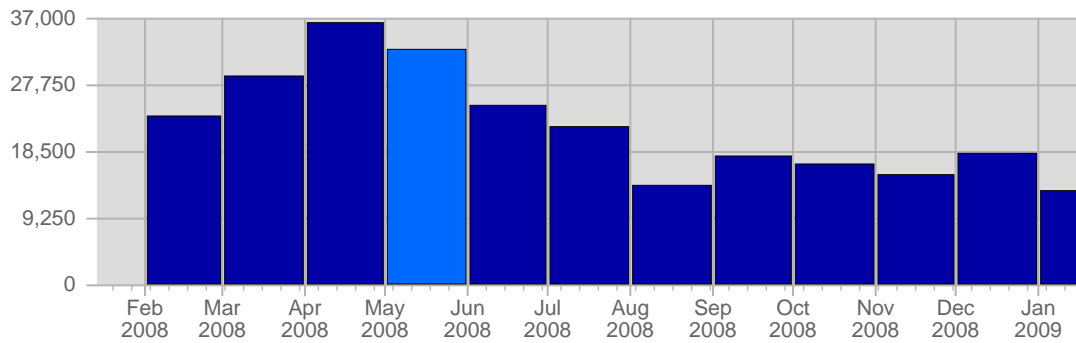

Traffic and Activity > Visits

Report Description

Report Description: Visits during the month of May 2008
 Report Range: Month of May 2008
 Report Scope: Historical Data

Historic Breakdown

Breakdown

Date	Total Visits	Average Visits Historically	Change	Percent of Total Visits
Thu May 1st, 2008	829	-	+829 ▲	2,54%
Fri May 2nd, 2008	1,254	-	+1,254 ▲	3,85%
Sat May 3rd, 2008	838	-	+838 ▲	2,57%
Sun May 4th, 2008	903	-	+48 ▲	2,77%
Mon May 5th, 2008	1,846	-	+35 ▲	5,67%
Tue May 6th, 2008	1,430	-	-127 ▼	4,39%
Wed May 7th, 2008	1,296	-	-54 ▼	3,98%
Thu May 8th, 2008	1,065	-	+236 ▲	3,27%
Fri May 9th, 2008	1,006	-	-248 ▼	3,09%
Sat May 10th, 2008	724	-	-114 ▼	2,22%
Sun May 11th, 2008	744	-	-159 ▼	2,28%
Mon May 12th, 2008	1,633	-	-213 ▼	5,01%
Tue May 13th, 2008	1,228	-	-202 ▼	3,77%
Wed May 14th, 2008	1,156	-	-140 ▼	3,55%
Thu May 15th, 2008	1,049	-	-16 ▼	3,22%
Fri May 16th, 2008	958	-	-48 ▼	2,94%
Sat May 17th, 2008	801	-	+77 ▲	2,46%
Sun May 18th, 2008	777	-	+33 ▲	2,39%
Mon May 19th, 2008	1,434	-	-199 ▼	4,40%
Tue May 20th, 2008	1,299	-	+71 ▲	3,99%
Wed May 21st, 2008	1,065	-	-91 ▼	3,27%
Thu May 22nd, 2008	901	-	-148 ▼	2,77%
Fri May 23rd, 2008	864	-	-94 ▼	2,65%
Sat May 24th, 2008	698	-	-103 ▼	2,14%
Sun May 25th, 2008	807	-	+30 ▲	2,48%
Mon May 26th, 2008	1,393	-	-41 ▼	4,28%
Tue May 27th, 2008	1,130	-	-169 ▼	3,47%
Wed May 28th, 2008	1,078	-	+13 ▲	3,31%
Thu May 29th, 2008	1,000	-	+99 ▲	3,07%
Fri May 30th, 2008	804	-	-60 ▼	2,47%
Sat May 31st, 2008	573	-	-125 ▼	1,76%
	32,583	-		