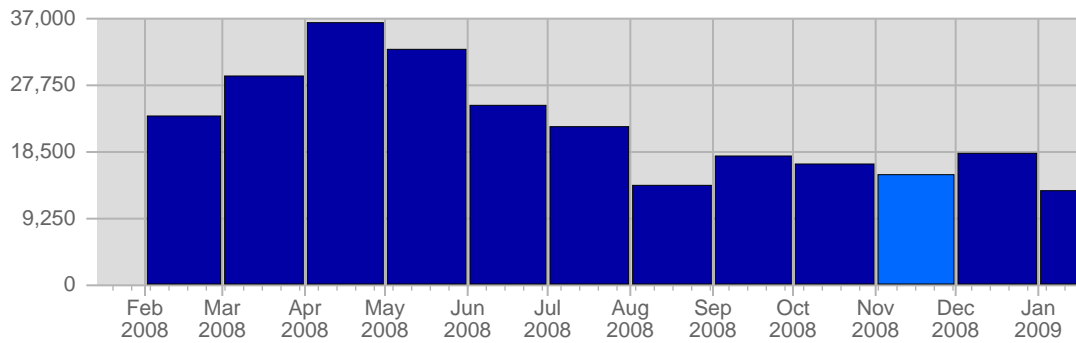

Traffic and Activity > Visits

Report Description

Report Description: Visits during the month of November 2008
 Report Range: Month of November 2008
 Report Scope: Historical Data

Historic Breakdown

Breakdown

Date	Total Visits	Average Visits Historically	Change	Percent of Total Visits
Sat Nov 1st, 2008	347	-	+347 ▲	2,24%
Sun Nov 2nd, 2008	377	-	+377 ▲	2,43%
Mon Nov 3rd, 2008	582	-	+582 ▲	3,75%
Tue Nov 4th, 2008	585	-	+585 ▲	3,77%
Wed Nov 5th, 2008	465	-	+465 ▲	2,00%
Thu Nov 6th, 2008	498	-	+498 ▲	3,21%
Fri Nov 7th, 2008	524	-	+524 ▲	3,38%
Sat Nov 8th, 2008	387	-	+40 ▲	2,50%
Sun Nov 9th, 2008	325	-	-52 ▼	2,10%
Mon Nov 10th, 2008	580	-	-2 ▼	3,74%
Tue Nov 11th, 2008	535	-	-50 ▼	3,45%
Wed Nov 12th, 2008	510	-	+45 ▲	3,29%
Thu Nov 13th, 2008	592	-	+94 ▲	3,82%
Fri Nov 14th, 2008	569	-	+45 ▲	3,67%
Sat Nov 15th, 2008	436	-	+49 ▲	2,81%
Sun Nov 16th, 2008	365	-	+40 ▲	2,35%
Mon Nov 17th, 2008	659	-	+79 ▲	4,25%
Tue Nov 18th, 2008	603	-	+68 ▲	3,89%
Wed Nov 19th, 2008	590	-	+80 ▲	3,81%
Thu Nov 20th, 2008	617	-	+25 ▲	3,98%
Fri Nov 21st, 2008	627	-	+58 ▲	4,04%
Sat Nov 22nd, 2008	481	-	+45 ▲	3,10%
Sun Nov 23rd, 2008	444	-	+79 ▲	2,86%
Mon Nov 24th, 2008	710	-	+51 ▲	4,58%
Tue Nov 25th, 2008	577	-	-26 ▼	3,72%
Wed Nov 26th, 2008	530	-	-60 ▼	3,42%
Thu Nov 27th, 2008	532	-	-85 ▼	3,43%
Fri Nov 28th, 2008	509	-	-118 ▼	3,28%
Sat Nov 29th, 2008	454	-	-27 ▼	2,93%
Sun Nov 30th, 2008	495	-	+51 ▲	3,19%
	15,505	-		