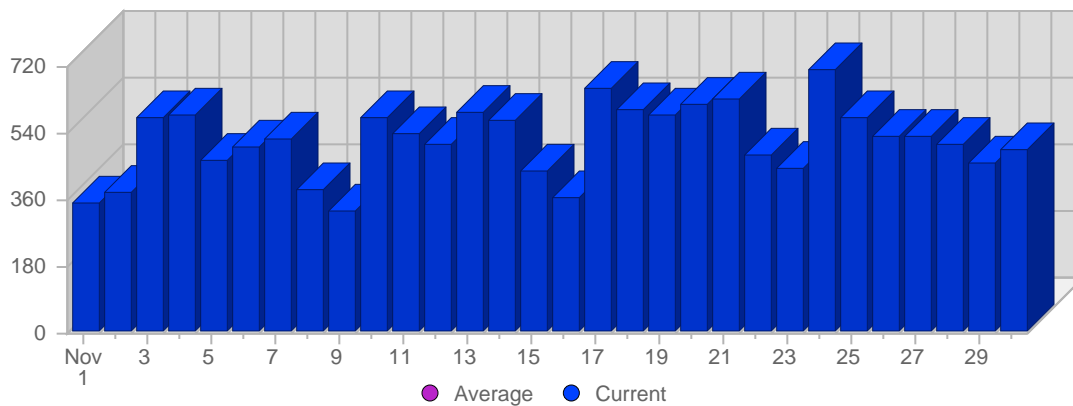

Traffic and Activity > Visits

Report Description

Report Description: Visits during the month of November 2008
 Report Range: Month of November 2008
 Report Scope: Historical Data

Historic Breakdown

Breakdown

Date	Total Visits	Average Visits Historically	Change	Percent of Total Visits
Sat Nov 1st, 2008	347	-	+347 ▲	2,24%
Sun Nov 2nd, 2008	377	-	+377 ▲	2,43%
Mon Nov 3rd, 2008	582	-	+582 ▲	3,75%
Tue Nov 4th, 2008	585	-	+585 ▲	3,77%
Wed Nov 5th, 2008	465	-	+465 ▲	2,00%
Thu Nov 6th, 2008	498	-	+498 ▲	3,21%
Fri Nov 7th, 2008	524	-	+524 ▲	3,38%
Sat Nov 8th, 2008	387	-	+40 ▲	2,50%
Sun Nov 9th, 2008	325	-	-52 ▼	2,10%
Mon Nov 10th, 2008	580	-	-2 ▼	3,74%
Tue Nov 11th, 2008	535	-	-50 ▼	3,45%
Wed Nov 12th, 2008	510	-	+45 ▲	3,29%
Thu Nov 13th, 2008	592	-	+94 ▲	3,82%
Fri Nov 14th, 2008	569	-	+45 ▲	3,67%
Sat Nov 15th, 2008	436	-	+49 ▲	2,81%
Sun Nov 16th, 2008	365	-	+40 ▲	2,35%
Mon Nov 17th, 2008	659	-	+79 ▲	4,25%
Tue Nov 18th, 2008	603	-	+68 ▲	3,89%
Wed Nov 19th, 2008	590	-	+80 ▲	3,81%
Thu Nov 20th, 2008	617	-	+25 ▲	3,98%
Fri Nov 21st, 2008	627	-	+58 ▲	4,04%
Sat Nov 22nd, 2008	481	-	+45 ▲	3,10%
Sun Nov 23rd, 2008	444	-	+79 ▲	2,86%
Mon Nov 24th, 2008	710	-	+51 ▲	4,58%
Tue Nov 25th, 2008	577	-	-26 ▼	3,72%
Wed Nov 26th, 2008	530	-	-60 ▼	3,42%
Thu Nov 27th, 2008	532	-	-85 ▼	3,43%
Fri Nov 28th, 2008	509	-	-118 ▼	3,28%
Sat Nov 29th, 2008	454	-	-27 ▼	2,93%
Sun Nov 30th, 2008	495	-	+51 ▲	3,19%
	15,505	-		