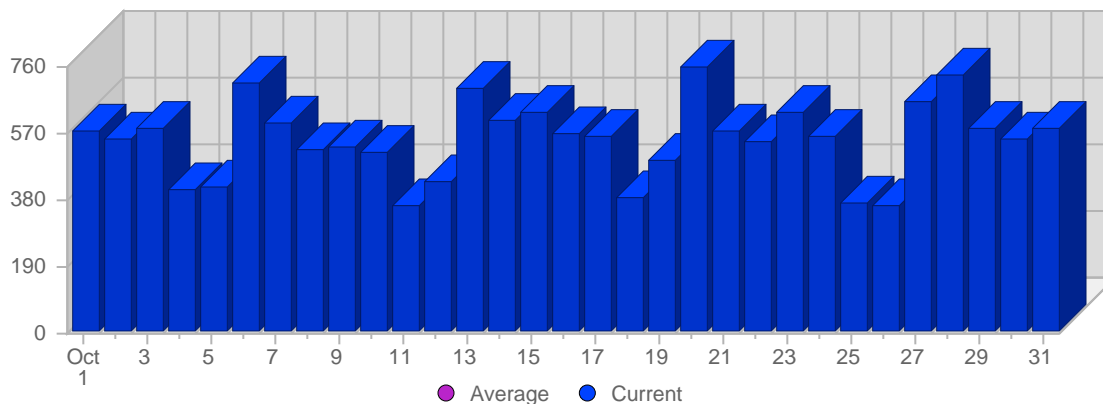

Traffic and Activity > Visits

Report Description

Report Description: Visits during the month of October 2008
Report Range: Month of October 2008
Report Scope: Historical Data

Historic Breakdown

Breakdown

Date	Total Visits	Average Visits Historically	Change	Percent of Total Visits
Wed Oct 1st, 2008	574	-	+574 ▲	3,38%
Thu Oct 2nd, 2008	548	-	+548 ▲	3,22%
Fri Oct 3rd, 2008	580	-	+580 ▲	3,41%
Sat Oct 4th, 2008	405	-	+405 ▲	2,38%
Sun Oct 5th, 2008	417	-	+93 ▲	2,45%
Mon Oct 6th, 2008	714	-	+11 ▲	4,20%
Tue Oct 7th, 2008	595	-	-35 ▼	3,50%
Wed Oct 8th, 2008	521	-	-53 ▼	3,06%
Thu Oct 9th, 2008	528	-	-20 ▼	3,11%
Fri Oct 10th, 2008	515	-	-65 ▼	3,03%
Sat Oct 11th, 2008	361	-	-44 ▼	2,12%
Sun Oct 12th, 2008	428	-	+11 ▲	2,52%
Mon Oct 13th, 2008	696	-	-18 ▼	4,09%
Tue Oct 14th, 2008	602	-	+7 ▲	3,54%
Wed Oct 15th, 2008	624	-	+103 ▲	3,67%
Thu Oct 16th, 2008	567	-	+39 ▲	3,33%
Fri Oct 17th, 2008	561	-	+46 ▲	3,30%
Sat Oct 18th, 2008	383	-	+22 ▲	2,25%
Sun Oct 19th, 2008	491	-	+63 ▲	2,89%
Mon Oct 20th, 2008	759	-	+63 ▲	4,46%
Tue Oct 21st, 2008	576	-	-26 ▼	3,39%
Wed Oct 22nd, 2008	546	-	-78 ▼	3,21%
Thu Oct 23rd, 2008	626	-	+59 ▲	3,68%
Fri Oct 24th, 2008	556	-	-5 ▼	3,27%
Sat Oct 25th, 2008	369	-	-14 ▼	2,17%
Sun Oct 26th, 2008	361	-	-130 ▼	2,12%
Mon Oct 27th, 2008	655	-	-104 ▼	3,85%
Tue Oct 28th, 2008	734	-	+158 ▲	4,32%
Wed Oct 29th, 2008	584	-	+38 ▲	3,43%
Thu Oct 30th, 2008	550	-	-76 ▼	3,23%
Fri Oct 31st, 2008	581	-	+25 ▲	3,42%
	17,007	-		