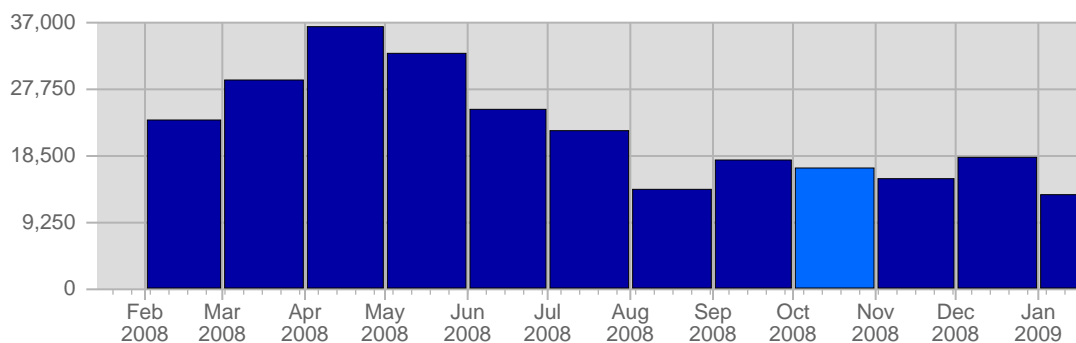

Traffic and Activity > Visits

Report Description

Report Description: Visits during the month of October 2008
Report Range: Month of October 2008
Report Scope: Historical Data

Historic Breakdown

Breakdown

Date	Total Visits	Average Visits Historically	Change	Percent of Total Visits
Wed Oct 1st, 2008	574	-	+574 ▲	3,38%
Thu Oct 2nd, 2008	548	-	+548 ▲	3,22%
Fri Oct 3rd, 2008	580	-	+580 ▲	3,41%
Sat Oct 4th, 2008	405	-	+405 ▲	2,38%
Sun Oct 5th, 2008	417	-	+93 ▲	2,45%
Mon Oct 6th, 2008	714	-	+11 ▲	4,20%
Tue Oct 7th, 2008	595	-	-35 ▼	3,50%
Wed Oct 8th, 2008	521	-	-53 ▼	3,06%
Thu Oct 9th, 2008	528	-	-20 ▼	3,11%
Fri Oct 10th, 2008	515	-	-65 ▼	3,03%
Sat Oct 11th, 2008	361	-	-44 ▼	2,12%
Sun Oct 12th, 2008	428	-	+11 ▲	2,52%
Mon Oct 13th, 2008	696	-	-18 ▼	4,09%
Tue Oct 14th, 2008	602	-	+7 ▲	3,54%
Wed Oct 15th, 2008	624	-	+103 ▲	3,67%
Thu Oct 16th, 2008	567	-	+39 ▲	3,33%
Fri Oct 17th, 2008	561	-	+46 ▲	3,30%
Sat Oct 18th, 2008	383	-	+22 ▲	2,25%
Sun Oct 19th, 2008	491	-	+63 ▲	2,89%
Mon Oct 20th, 2008	759	-	+63 ▲	4,46%
Tue Oct 21st, 2008	576	-	-26 ▼	3,39%
Wed Oct 22nd, 2008	546	-	-78 ▼	3,21%
Thu Oct 23rd, 2008	626	-	+59 ▲	3,68%
Fri Oct 24th, 2008	556	-	-5 ▼	3,27%
Sat Oct 25th, 2008	369	-	-14 ▼	2,17%
Sun Oct 26th, 2008	361	-	-130 ▼	2,12%
Mon Oct 27th, 2008	655	-	-104 ▼	3,85%
Tue Oct 28th, 2008	734	-	+158 ▲	4,32%
Wed Oct 29th, 2008	584	-	+38 ▲	3,43%
Thu Oct 30th, 2008	550	-	-76 ▼	3,23%
Fri Oct 31st, 2008	581	-	+25 ▲	3,42%
	17,007	-		