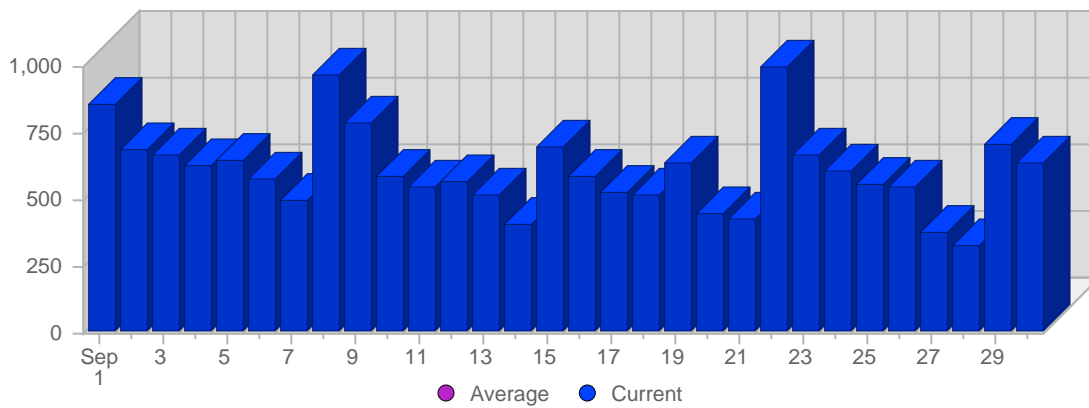

Traffic and Activity > Visits

Report Description

Report Description: Visits during the month of September 2008
 Report Range: Month of September 2008
 Report Scope: Historical Data

Historic Breakdown

Breakdown

Date	Total Visits	Average Visits Historically	Change	Percent of Total Visits
Mon Sep 1st, 2008	851	-	+851 ▲	4,70%
Tue Sep 2nd, 2008	685	-	+685 ▲	3,78%
Wed Sep 3rd, 2008	663	-	+663 ▲	3,66%
Thu Sep 4th, 2008	628	-	+628 ▲	3,47%
Fri Sep 5th, 2008	640	-	+640 ▲	3,53%
Sat Sep 6th, 2008	574	-	+574 ▲	3,17%
Sun Sep 7th, 2008	494	-	+125 ▲	2,73%
Mon Sep 8th, 2008	965	-	+114 ▲	5,32%
Tue Sep 9th, 2008	785	-	+100 ▲	4,33%
Wed Sep 10th, 2008	589	-	-74 ▼	3,25%
Thu Sep 11th, 2008	545	-	-83 ▼	3,01%
Fri Sep 12th, 2008	562	-	-78 ▼	3,10%
Sat Sep 13th, 2008	510	-	-64 ▼	2,81%
Sun Sep 14th, 2008	409	-	-85 ▼	2,26%
Mon Sep 15th, 2008	695	-	-270 ▼	3,84%
Tue Sep 16th, 2008	585	-	-200 ▼	3,23%
Wed Sep 17th, 2008	522	-	-67 ▼	2,88%
Thu Sep 18th, 2008	517	-	-28 ▼	2,85%
Fri Sep 19th, 2008	637	-	+75 ▲	3,52%
Sat Sep 20th, 2008	446	-	-64 ▼	2,46%
Sun Sep 21st, 2008	420	-	+11 ▲	2,32%
Mon Sep 22nd, 2008	994	-	+299 ▲	5,48%
Tue Sep 23rd, 2008	665	-	+80 ▲	3,67%
Wed Sep 24th, 2008	607	-	+85 ▲	3,35%
Thu Sep 25th, 2008	556	-	+39 ▲	3,07%
Fri Sep 26th, 2008	549	-	-88 ▼	3,03%
Sat Sep 27th, 2008	374	-	-72 ▼	2,06%
Sun Sep 28th, 2008	324	-	-96 ▼	1,79%
Mon Sep 29th, 2008	703	-	-291 ▼	3,88%
Tue Sep 30th, 2008	630	-	-35 ▼	3,48%
	18,124	-		