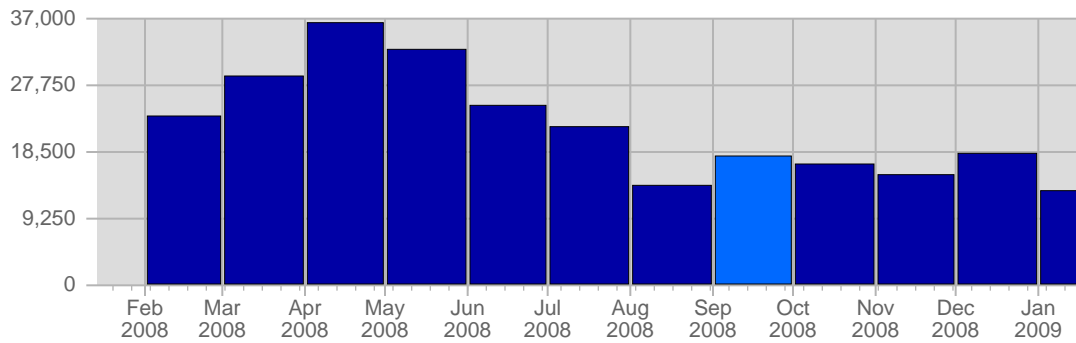

Traffic and Activity > Visits

Report Description

Report Description: Visits during the month of September 2008
 Report Range: Month of September 2008
 Report Scope: Historical Data

Historic Breakdown

Breakdown

Date	Total Visits	Average Visits Historically	Change	Percent of Total Visits
Mon Sep 1st, 2008	851	-	+851 ▲	4,70%
Tue Sep 2nd, 2008	685	-	+685 ▲	3,78%
Wed Sep 3rd, 2008	663	-	+663 ▲	3,66%
Thu Sep 4th, 2008	628	-	+628 ▲	3,47%
Fri Sep 5th, 2008	640	-	+640 ▲	3,53%
Sat Sep 6th, 2008	574	-	+574 ▲	3,17%
Sun Sep 7th, 2008	494	-	+125 ▲	2,73%
Mon Sep 8th, 2008	965	-	+114 ▲	5,32%
Tue Sep 9th, 2008	785	-	+100 ▲	4,33%
Wed Sep 10th, 2008	589	-	-74 ▼	3,25%
Thu Sep 11th, 2008	545	-	-83 ▼	3,01%
Fri Sep 12th, 2008	562	-	-78 ▼	3,10%
Sat Sep 13th, 2008	510	-	-64 ▼	2,81%
Sun Sep 14th, 2008	409	-	-85 ▼	2,26%
Mon Sep 15th, 2008	695	-	-270 ▼	3,84%
Tue Sep 16th, 2008	585	-	-200 ▼	3,23%
Wed Sep 17th, 2008	522	-	-67 ▼	2,88%
Thu Sep 18th, 2008	517	-	-28 ▼	2,85%
Fri Sep 19th, 2008	637	-	+75 ▲	3,52%
Sat Sep 20th, 2008	446	-	-64 ▼	2,46%
Sun Sep 21st, 2008	420	-	+11 ▲	2,32%
Mon Sep 22nd, 2008	994	-	+299 ▲	5,48%
Tue Sep 23rd, 2008	665	-	+80 ▲	3,67%
Wed Sep 24th, 2008	607	-	+85 ▲	3,35%
Thu Sep 25th, 2008	556	-	+39 ▲	3,07%
Fri Sep 26th, 2008	549	-	-88 ▼	3,03%
Sat Sep 27th, 2008	374	-	-72 ▼	2,06%
Sun Sep 28th, 2008	324	-	-96 ▼	1,79%
Mon Sep 29th, 2008	703	-	-291 ▼	3,88%
Tue Sep 30th, 2008	630	-	-35 ▼	3,48%
	18,124	-		